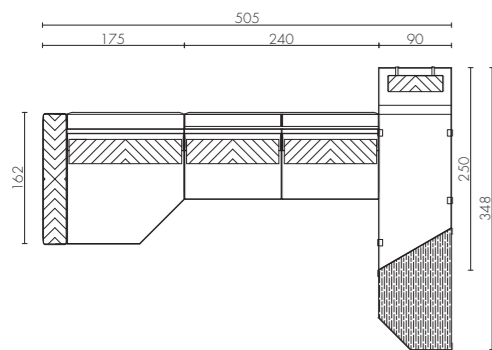

FREDDY COMPOSITION 7
Modular sofa
(composed by ED/50 029 + ED/50 009
+ ED/50 028 + ED/50 414)
with accessories:
n.1 ED/50 075-139 embroidered back pillow
n.2 ED/50 075-114 embroidered back pillow
cm 505 X 348 X h85