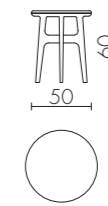

SIRIO ED/50 422
tavolino laterale / side table