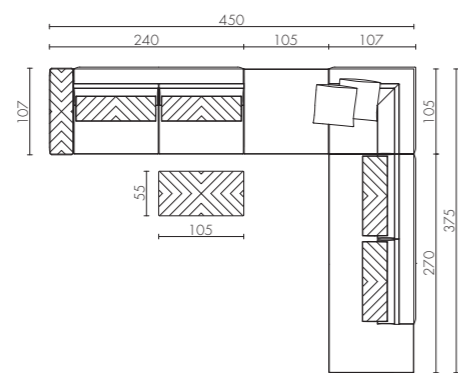

FREDDY COMPOSITION 8
Modular sofa
(composed by ED/50 012 + ED/50 033
+ ED/50 031 + ED/50 024 + ED/50 036)
with accessories:
n.4 ED/50 075-99 embroidered back pillow
n.4 ED/50 076-105 headrest
n.2 ED/50 080 LINE decorative pillows
cm 450 X 375 X h85