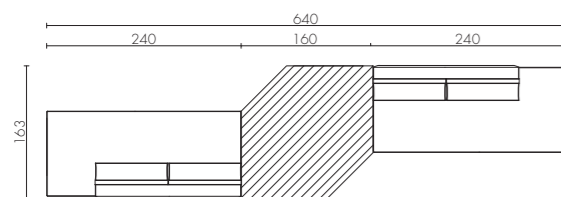

FREDDY COMPOSITION 10
Modular sofa
(composed by: n.2 ED/50 026 + ED/50 035)
cm 640 x 163 x h.85