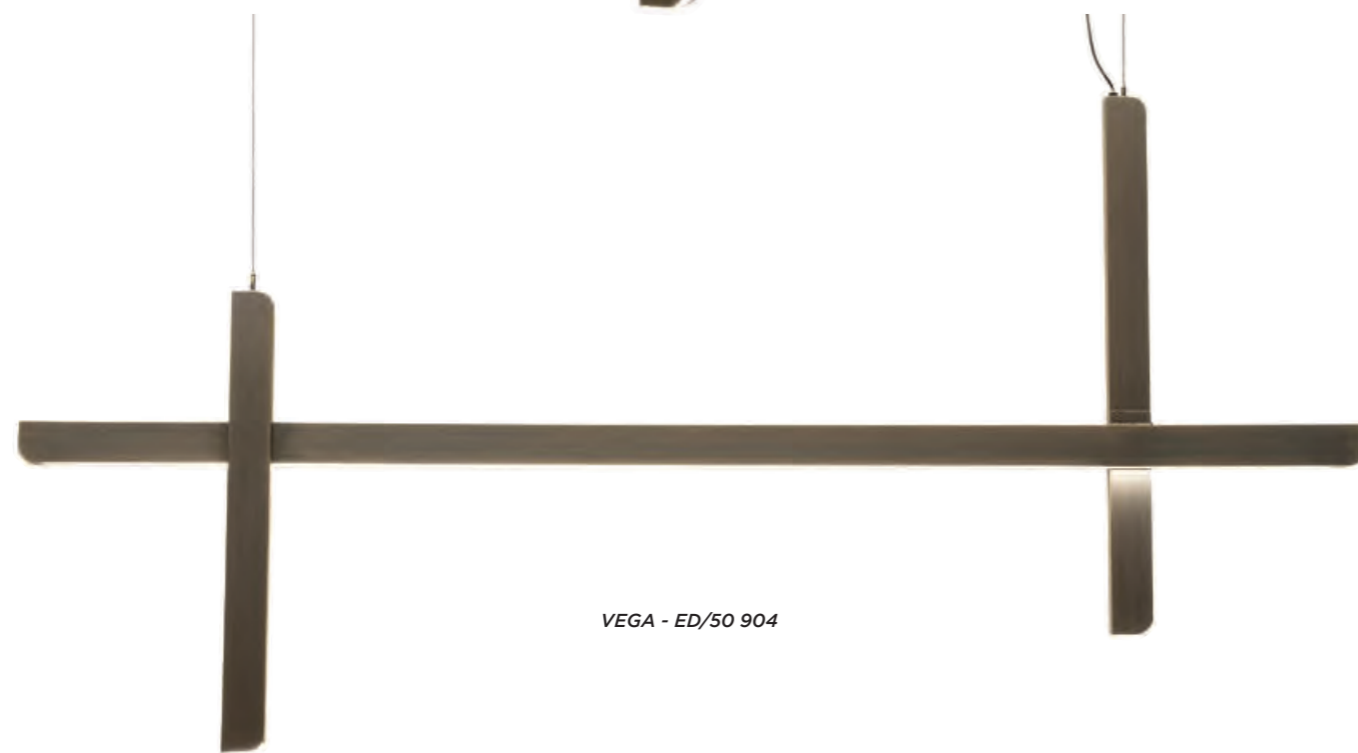

VEGA - ED/50 905

VEGA - ED/50 905
Chandelier
cm 81 X 79 x h90 (body only)

VEGA - ED/50 903

VEGA - ED/50 903
Chandelier
cm 20 x 20 x h.95 (body only)

VEGA - ED/50 904

VEGA - ED/50 904
Chandelier
cm 160 x 8 x h80 (body only)