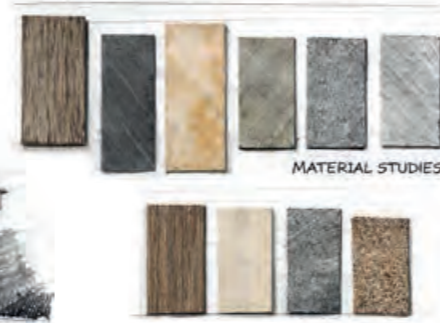

PRIVATE VILLA IN GENEVA

Ready-to-Live Interiors