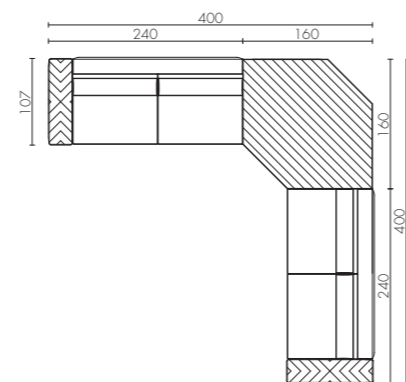

FREDDY COMPOSITION 9
Modular sofa
(composed by ED/50 012 + ED/50 035 + ED/50 013)
with accessories:
n.4 ED/50 075-99 embroidered back pillow
n.4 ED/50 076-105 headrest
cm 400 X 400 X h85