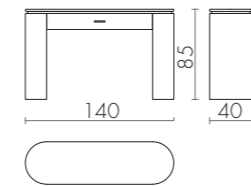

BEA ED/50 681
dressing / dressing