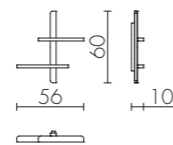

VEGA ED/50 900
applique / wall lamp