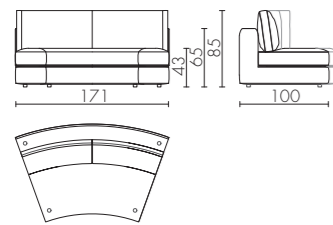

SKY compositions

SKY - ED/20 743
Divano semicircolare modulare composto da 1 elemento
Modular semicircular sofa composed by 1 element