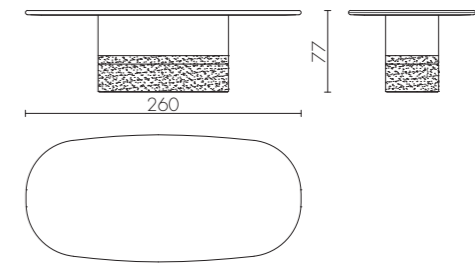

SIRIO ED/50 422
tavolino laterale / side table

ALMA DECOR ED/50 669-DECOR
tavolo da pranzo / dining table