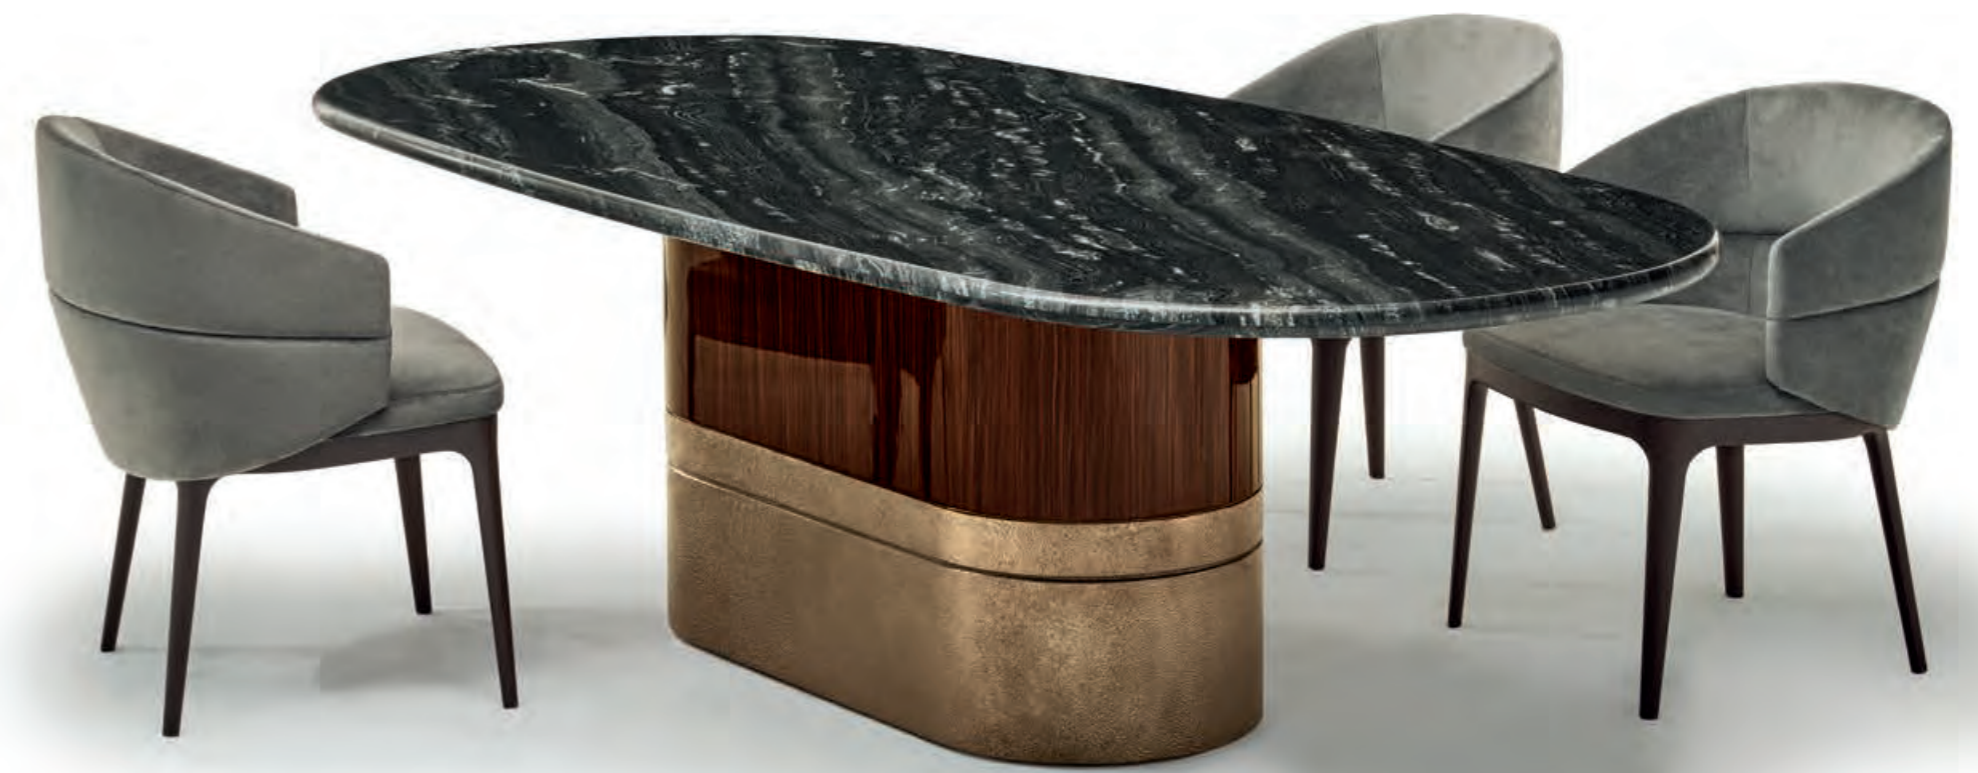

Carpet
cm 400 x 260

ALMA-DECOR - ED/50 669-DECOR

Dining table in glossy striped rosewood CGB432
and antique bronze grainy metal CGB426 finish base
Marble top: MR50 Silver Paradiso (THK 4 cm)
cm 260 x 120 x h77