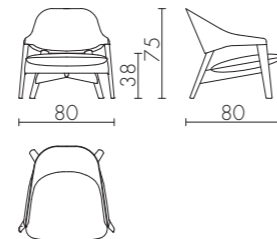

EGLE ED/50 071
pouf / pouf