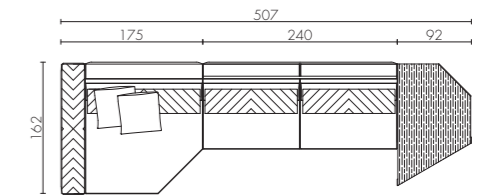

FREDDY COMPOSITION 3
Modular sofa
(composed by ED/50 029 + ED/50 009 + ED/50 414)
with accessories:
n.1 ED/50 075-139 embroidered back pillow
n.2 ED/50 075-114 embroidered back pillow
n.2 ED/50 076-120 headrest
n.2 ED/50 080 LINE decorative pillows
cm 507 X 348 X h85