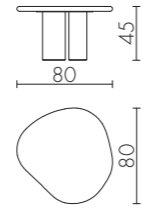

CLOUD SOLID - ED/50 435-MR52
tavolino centrale alto (SP.4cm) piano e basi in marmo
tall coffee table top (4cm THK.) and bases in marble