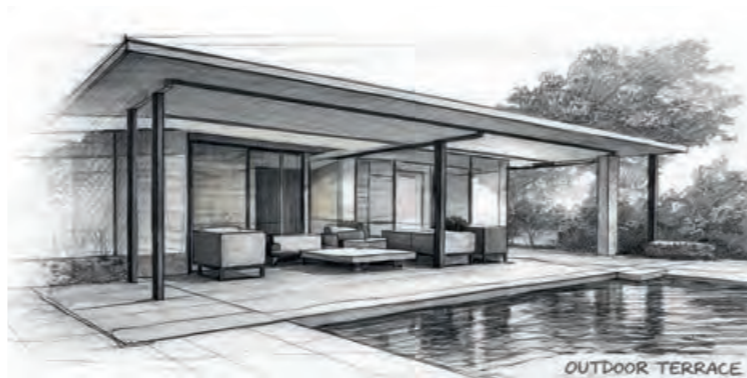

VEGA - ED/50 902

VEGA - ED/50 900

VEGA - ED/50 900
Wall lamp
cm 56 x 60 x h60

VEGA - ED/50 901

VEGA - ED/50 902
Floor lamp
cm 35 x 35 x h170

VEGA - ED/50 901
Table lamp
cm 20 X 20 x h50

PRIVATE VILLA IN GENEVA