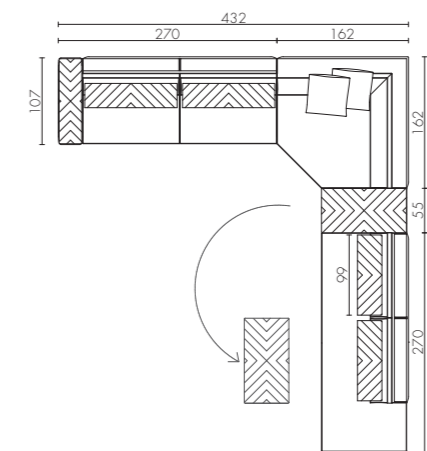

FREDDY COMPOSITION 5
Modular sofa
(composed by ED/50 007 + ED/50 032
+ ED/50 036 + ED/50 024)
with accessories:
n.2 ED/50 075-114 embroidered back pillow
n.2 ED/50 075-99 embroidered back pillow
n.4 ED/50 076-105 headrest
n.2 ED/50 080 LINE decorative pillows
cm 432 X 487 X h85