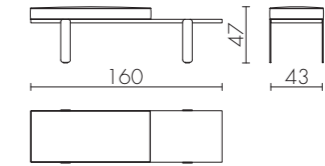

ALMA DECOR ED/50 425-DECOR
tavolino laterale/ side table