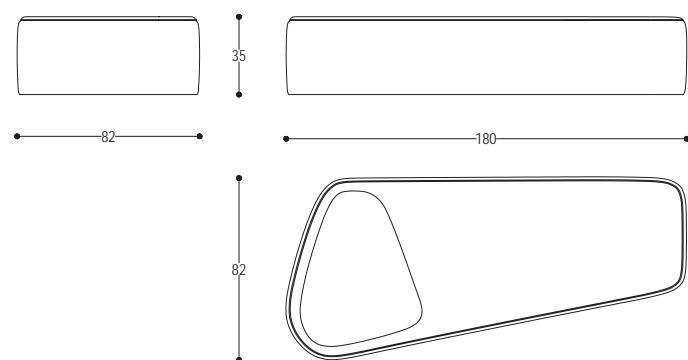

# Poppy

Pouff

design  
**Studia 54**

Pouff con struttura in legno.  
Rivestimento in tessuto o pelle.

*Pouff with structure in wood.  
Upholstery in fabric or leather.*

**cod. MD521**  
Ø 40 H 48 cm / Ø 15" H 18"