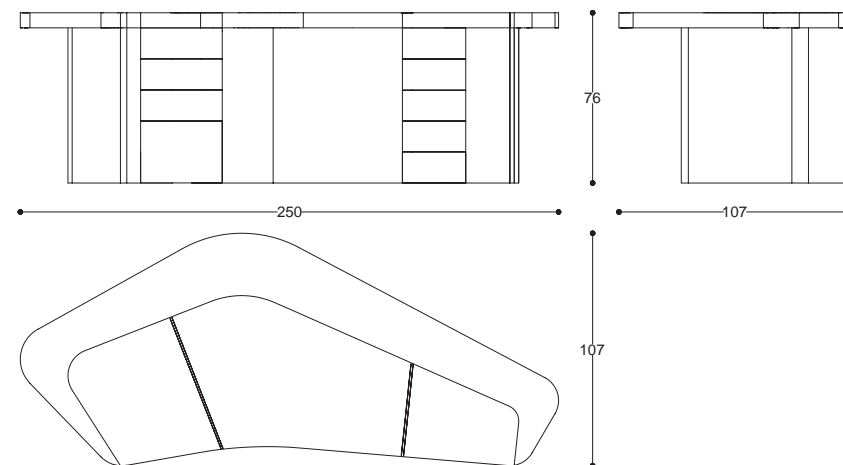

# Chairman

Desk

design  
**Umberto Asnago**

Scrivania con struttura in legno e inserti su piano e cassetti in cuoio.

Desk with structure in wood and rawhide leather inserts on top and drawers.

cod. MN910  
L 250 P 107 H 76 cm / W 98" D 42" H 29"