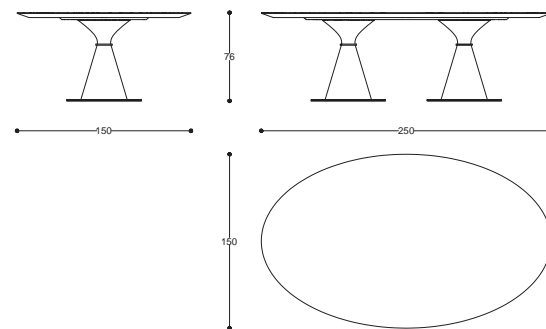

design

CRS Medea 1905

Tavolo ovale con struttura in legno.
Top in legno o marmo.
Base rivestita in pelle.
Dettagli in metallo laccato.

*Oval table with structure in wood.
Top in wood or marble.
Base covered in leather.
Details in metal lacquered finish.*

cod. VG407

L 250 P 150 H 76 cm / W 98" D 59" H 29"