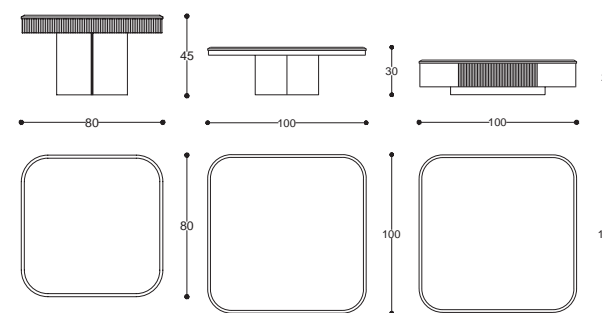

design
Studia 54

Tavolino con top in marmo o specchio.
Dettagli in metallo e pelle.

Coffee table with marble or mirror top.
Metal and leather details.

cod. MD311
L 100 P 100 H 22 cm / W 39" D 39" H 8"

cod. MD312
L 100 P 100 H 30 cm / W 39" D 39" H 11"

cod. MD313
L 80 P 80 H 45 cm / W 31" D 31" H 17"