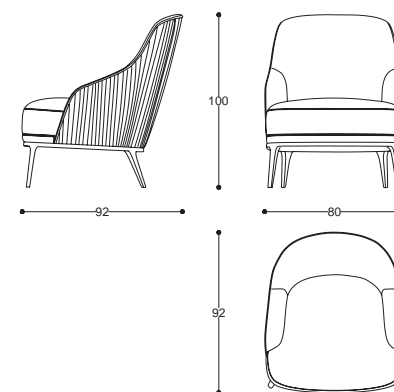

design
Studia 54

Poltrona imbottita con basamento
in legno. Rivestimento in
tessuto o in pelle.

Padded armchair with basement
in wood. Upholstered in
fabric or leather.

cod. **MD201**
L 80 P 92 H 100 cm / W 31" D 36" H 38"