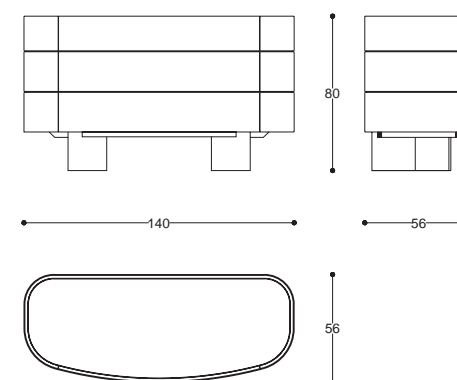

design
Alfredo Colombo

Como' in legno con 3 cassetti.
Struttura in legno o laccata.
Top in pelle o marmo.
Gambe in metallo laccato

Chest of drawers with 3 drawers
Wooden structure with wooden or lacquered finish.
Top in leather or marble.
Lacquered metal legs.

cod. AC2143

L 140 P 56 H 80 cm / W 55" D 22" H 31"