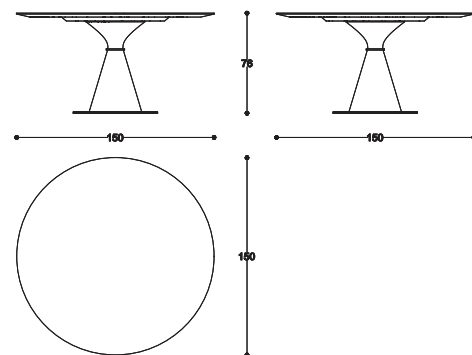

# Savini

Table

design

**Umberto Asnago**

Tavolo rotondo con struttura in legno.  
Top in legno o marmo.  
Base rivestita in pelle.  
Dettagli in metallo laccato.

Round table with structure in wood.  
Top in wood or marble.  
Base covered in leather.  
Details in metal lacquered finish.

cod. VG406

Ø 150 H 76 cm / Ø 59" H 29"