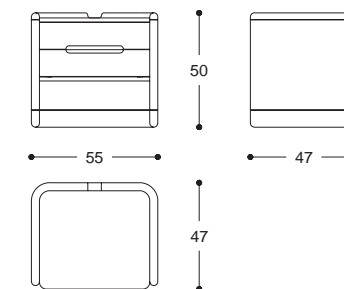

design
Tara Bernerd

Comodino in legno con 2 cassetti.
Fianchi in pelle con cuciture a contrasto.
Maniglie a incasso. Top in marmo.

Bedside table in wood with 2 drawers.
Sided cover in leather with sewings in contrast.
Built in handles. Top in marble

cod. MD113
L 55 P 46 H 50 cm / W 22" D 18" H 20"