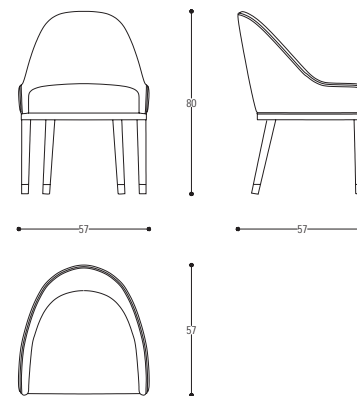

L 60 P 60 H 80 cm / W 23" D 23" H 31"

# Cannes

Chair

design

**Umberto Asnago**

Sedia con gambe in legno  
e puntali in metallo.  
Seduta e schienale imbottiti.  
Rivestimento in tessuto o pelle.

*Chair with structure in wood and metal tips.  
Seat and back upholstered.  
Covered in fabric or leather.*

**cod. MN204**

L 57 P 57 H 80 cm / W 22" D 22" H 31"

| 51