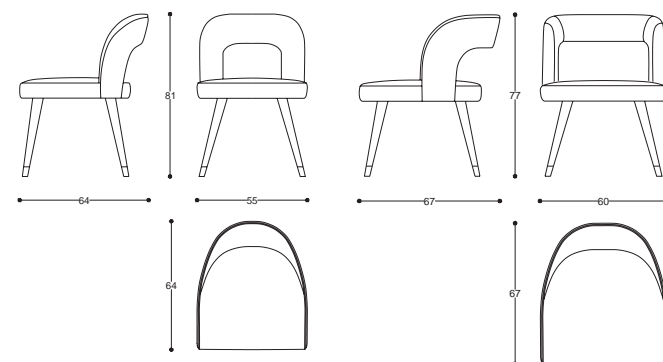

# Sedia Medea

Chair

Scocca in multistrato curvato  
con finitura laccata lucida.  
Basamento in metallo finitura bronzo.

*Curved plywood structure,  
glossy lacquer finish.  
Metal base bronze finish.*

**cod. SM100.8**  
L 44 P 55 H 83 cm / W 17" D 22" H 33"

# Rose

Chair & Armchair

design  
CRS Medea 1905

Sedia con gambe in legno rivestite.  
Seduta e schienale imbottiti in  
tessuto o pelle.

Chair with structure in wood and upholstered legs.  
Seat and back upholstered in  
fabric or leather.

cod. MD103  
L 55 P 64 H 81 cm / W 21" D 24" H 34"

cod. MD104  
L 60 P 67 H 77 cm / W 24" D 25" H 31"

Chairs & Armchairs