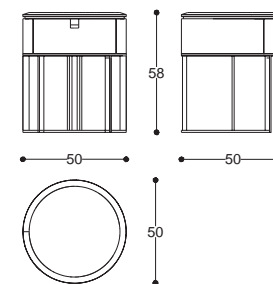

Glory

Bedside Table

Bedside Tables

design
Studia 54

Comodino rivestito in pelle, top in marmo o specchio. Gambe e dettagli in metallo.

Bedside table upholstered in leather with marble or mirror top. Metal legs and details.

cod. MD111
Ø 50 H 58 cm / Ø 19" H 22"