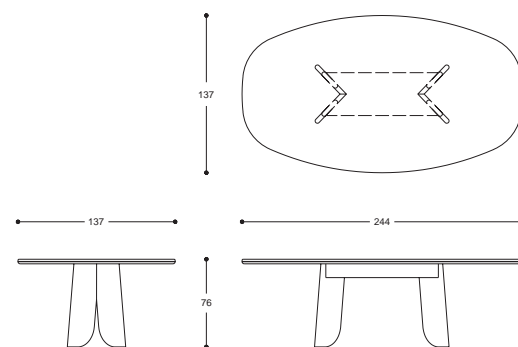

# Maximus

Table

design  
**Tara Bernerd**

Tavolo rettangolare con top  
in marmo e inserti in legno.  
Base in legno.

Rectangular table with top in  
marble and wooden inserts.  
Base in wood.

cod. MD402  
L 244 P 137 H 76cm / W 96" D 54" H 30"

# Sedia Medea

Chair

Scocca in multistrato curvato  
con finitura laccata lucida.  
Basamento in metallo finitura bronzo.

*Curved plywood structure,  
glossy lacquer finish.  
Metal base bronze finish.*

**cod. SM100.8**  
L 44 P 55 H 83 cm / W 17" D 22" H 33"