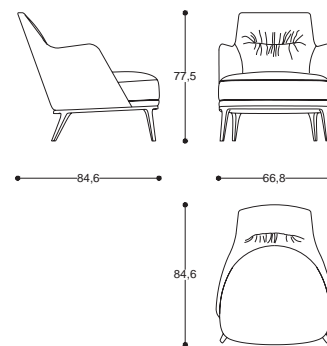

# Anita

Armchair

design  
**CRS Medea 1905**

Poltrona imbottita con basamento  
in legno. Rivestimento in  
tessuto o in pelle.

Padded armchair with basement  
in wood. Upholstered in  
fabric or leather.

**cod. MD513**  
L 66.8 P 84.6 H 77.5 cm / W 26" D 33" H 30"

Armchairs