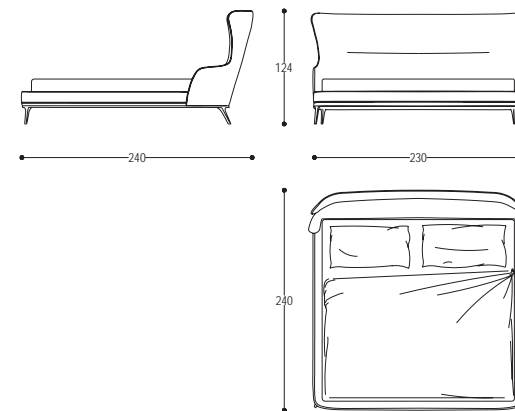

Cameron

Bed

design
CRS Medea 1905

Letto con testata e struttura in legno, imbottite e rivestite in pelle o tessuto. Gambe in legno.

Bed with wooden headboard and frame, upholstered and covered in leather or fabric. Wood legs.

cod. **MD002.M1**
L 230 P 240 H 124 cm / W 90" D 94" H 48"

| 179