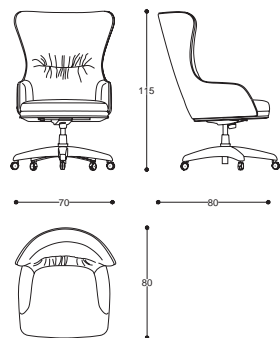

Eva

Swivel Armchair

design
CRS Medea 1905

Poltrona girevole imbottita
rivestita in tessuto o pelle.
Base in metallo.

*Upholstered swivel armchair,
covered in fabric or leather.
Metal base.*

cod. MD211
L 70 P 80 H 115 cm / W 27" D 31" H 45"