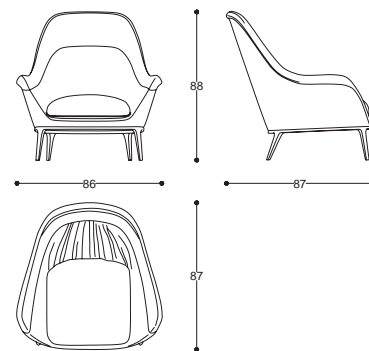

**cod. MD510**  
L 73 P 93 H 106 cm / W 28" D 36" H 41"

# Dahlia

Armchair

design  
**Studia 54**

Poltrona imbottita con basamento  
in legno. Rivestimento in  
tessuto o in pelle.

*Padded armchair with basement  
in wood. Upholstered in fabric or leather.*

**cod. MD210**  
L 86 P 87 H 88 cm / W 33" D 34" H 34"