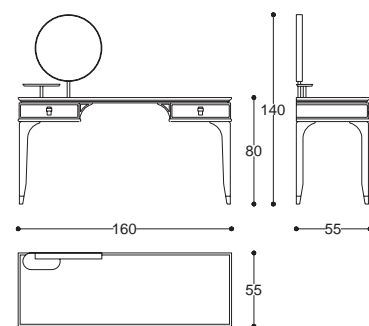

Clori

Toilette

design
Alfredo Colombo

Struttura in legno con finitura laccata.
Cassetti e piano in pelle.
Dettagli in finitura bronzo. Maniglie in finitura bronzo
e pelle. Specchio bisellato opzionale.

Wooden structure lacquered finish.
Leather top and drawers.
Details in bronze finish. Handles in bronze finish and
leather. Bevelled mirror optional.

cod. **AC3030**
L 160 P 55 H 80/140 cm / W 62" D 21" H 31/55"