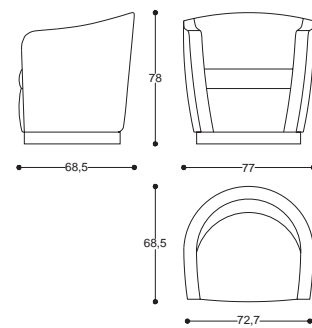

Asia

Swivel Armchair

design

CRS Medea 1905

Poltrona girevole imbottita
rivestita in tessuto o pelle.
Base in metallo.

*Upholstered swivel armchair,
covered in fabric or leather.
Metal base.*

cod. MD515

L 77 P 68,5 H 78 cm / W 30" D 27" H 31"