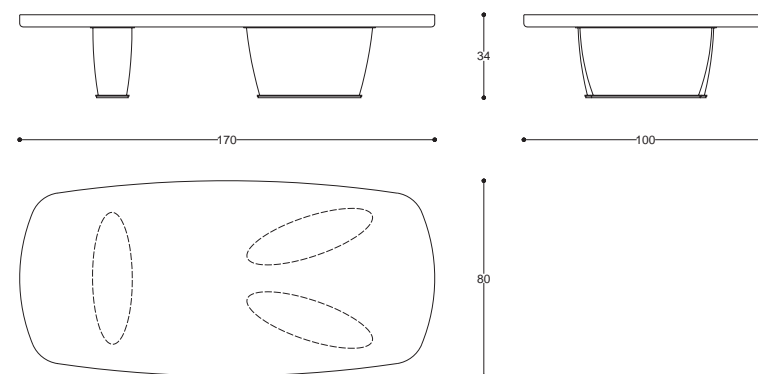

design
Alfredo Colombo

Tavolino da caffè ovale o rettangolare con top in legno intarsiato, laccato o marmo. Base in legno con dettaglio metallo finitura bronzo.

Oval or rectangular coffee table with wooden inlayed top, lacquered finish or marble. Wooden base with detail in metal bronze finish.

cod. AC0317 Oval Shape
L 170 P 80 H 34 cm / W 67" D 31" H 13"

cod. AC0318 Rectangular Shape
L 170 P 100 H 34 cm / W 67" D 39" H 13"