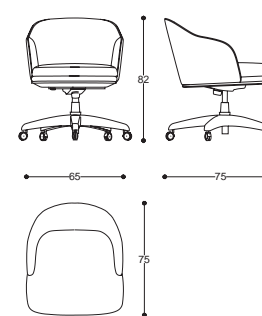

design
CRS Medea 1905

Poltrona girevole imbottita
rivestita in tessuto o pelle.
Base in metallo.

*Upholstered swivel armchair,
covered in fabric or leather.
Metal base.*

cod. MD212
L 65 P 75 H 82 cm / W 25" D 29" H 32"