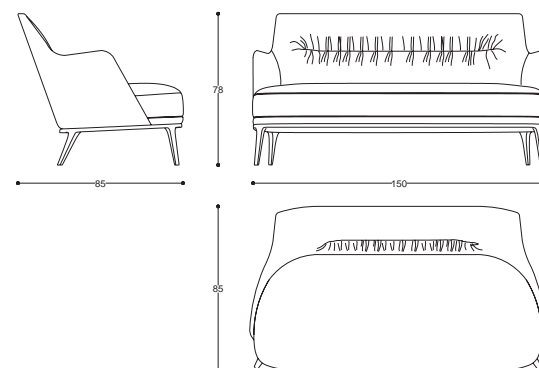

# Josè

Sofa

design  
**CRS Medea 1905**

Divano con basamento in legno.  
Rivestimento in tessuto o pelle.

Sofa with base in wood.  
Upholstered in fabric or leather.

cod. **MD514**  
L 150 P 84,6 H 77,5 cm / W 59" D 33" H 30"