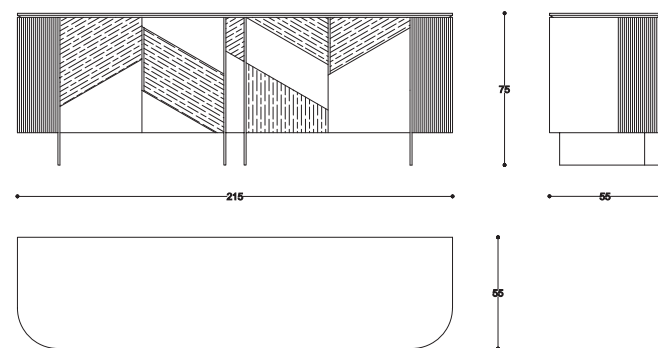

design
Studia 54

Credenza con struttura in legno e inserti in pelle.
Top in marmo o specchio.
Dettagli in metallo.

Sideboard in wooden structure and leather inserts.
Top in marble or mirror.
Metal details.

cod. **MD605**

L 215 P 55 H 75 cm / W 84" D 21" H 29"