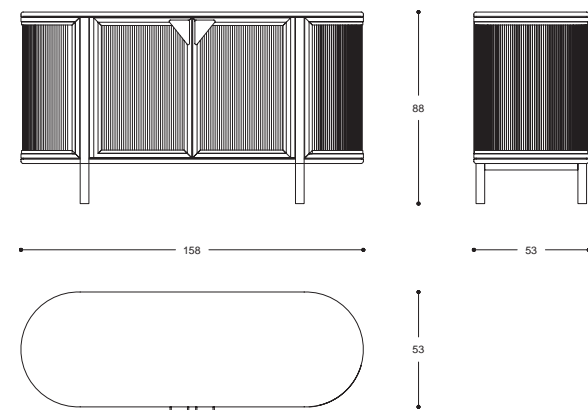

L 60 P 60 H 80 cm / W 23" D 23" H 31"

Bar with structure in metal and fluted glass.  
Top and internal shelf in marble. Lower shelf  
in wood covered with leather. Internal led.  
Metal handles covered in leather.

**Cod. MD604**  
L 158 P 53 H 88 cm / W 62" D 21" H 35"