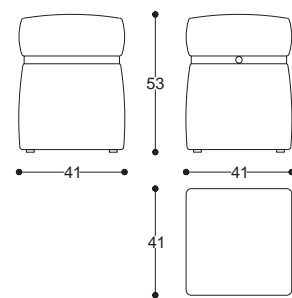

Belt

Pouff

design
CRS Medea 1905
Pouff imbottito.
Rivestimento tessuto o pelle.
Upholstered pouff.
Covered in fabric or leather.
cod. HE556
L 41 P 41 H 53 cm / W 16" D 16" H 20"

Pouffs

Globe

Pouff

Pouffs

design
CRS Medea 1905
Pouff imbottito.
Rivestimento in tessuto o pelle.
Upholstered pouff covered
in fabric or leather.
cod. HE557
Ø 45 H 45 cm / Ø 17" H 17"