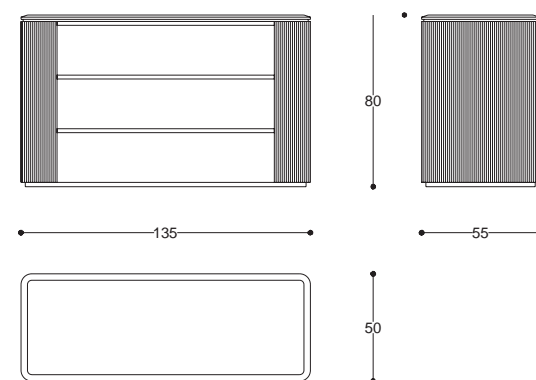

design
CRS Medea 1905

Como' in legno con 3 cassetti struttura laccata e cassetti rivestiti in pelle. Top in marmo

Chest of drawers with 3 drawers lacquered structure and drawers covered in leather. Top in marble.

cod. MD124
L 135 P 55 H 80 cm / W 53" D 22" H 31"

Chest of Drawer