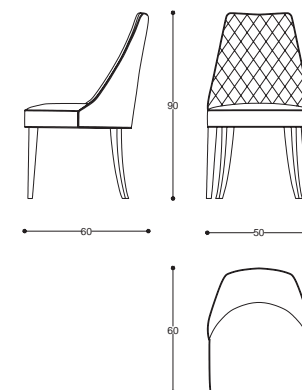

design
CRS Medea 1905

Sedia con gambe in legno.
Seduta e schienale imbottiti
in tessuto o pelle.

Chair with structure in wood.
Seat and back upholstered in
fabric or leather.

cod. **MN203**
L 50 P 60 H 90 cm / W 19" D 23" H 35"