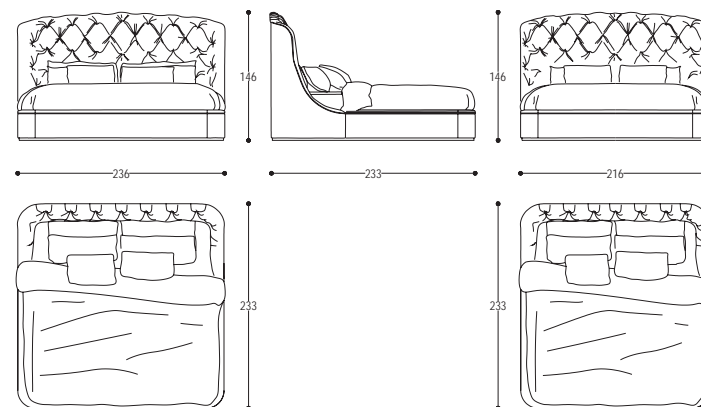

# Shell

Bed

design  
**CRS Medea 1905**

Letto rivestito in tessuto o pelle.  
Basamento in metallo laccato

*Upholstered bed in fabric or leather.  
Basement in lacquered metal.*

**cod. VG001.M1**  
L 236 P 233 H 146 cm / W 92" D 91" H 57"  
dimensione interna / internal dimensions:  
200 x 200 cm / 78" x 78"

**cod. VG001.M2**  
L 216 P 233 H 146 cm / W 85" D 91" H 57"  
dimensione interna / internal dimensions:  
180 x 200 cm / 70" x 78"

Beds

Medea  
1905