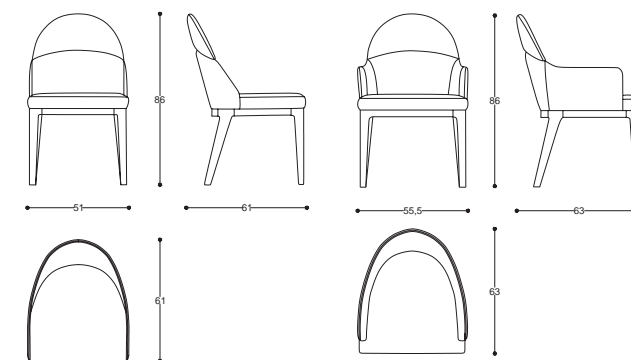

cod. MD103  
L 55 P 64 H 81 cm / W 21" D 24" H 34"

cod. MD104  
L 60 P 67 H 77 cm / W 24" D 25" H 31"

Chairs & Armchairs

# Martin

Chair & Armchair

| 41

design  
CRS Medea 1905

Sedia e poltroncina con gambe in legno.  
Seduta e schienale imbottiti  
in tessuto o pelle.

Chair and armchair with structure in wood.  
Seat and back upholstered  
in fabric or leather.

cod. MD106  
L 51 P 61 H 86 cm / W 20" D 24" H 33"

cod. MD107  
L 55.5 P 63 H 86 cm / W 21" D 24" H 33"

Chairs & Armchairs