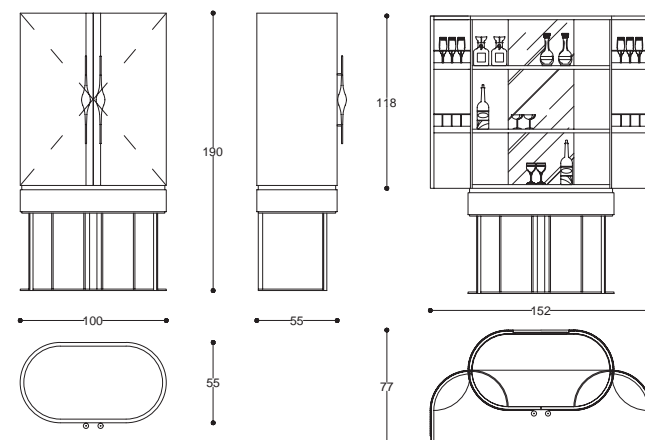

design
Studia 54

Mobile bar con struttura in legno
e inserto in pelle.
Base e maniglie in metallo.

Bar cabinet with wooden structure
and leather insert.
Metal handles and base.

cod. MD702
L 100 P 55 H 190 cm / W 39" D 21" H 74"