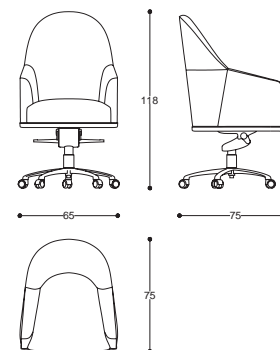

design
Umberto Asnago

Poltrona girevole imbottita rivestita
in tessuto o pelle. Base in metallo.

*Upholstered swivel armchair, covered in
fabric or leather. Metal base.*

cod. MN210
L 65 P 75 H 118 cm / W 25" D 29" H 46"