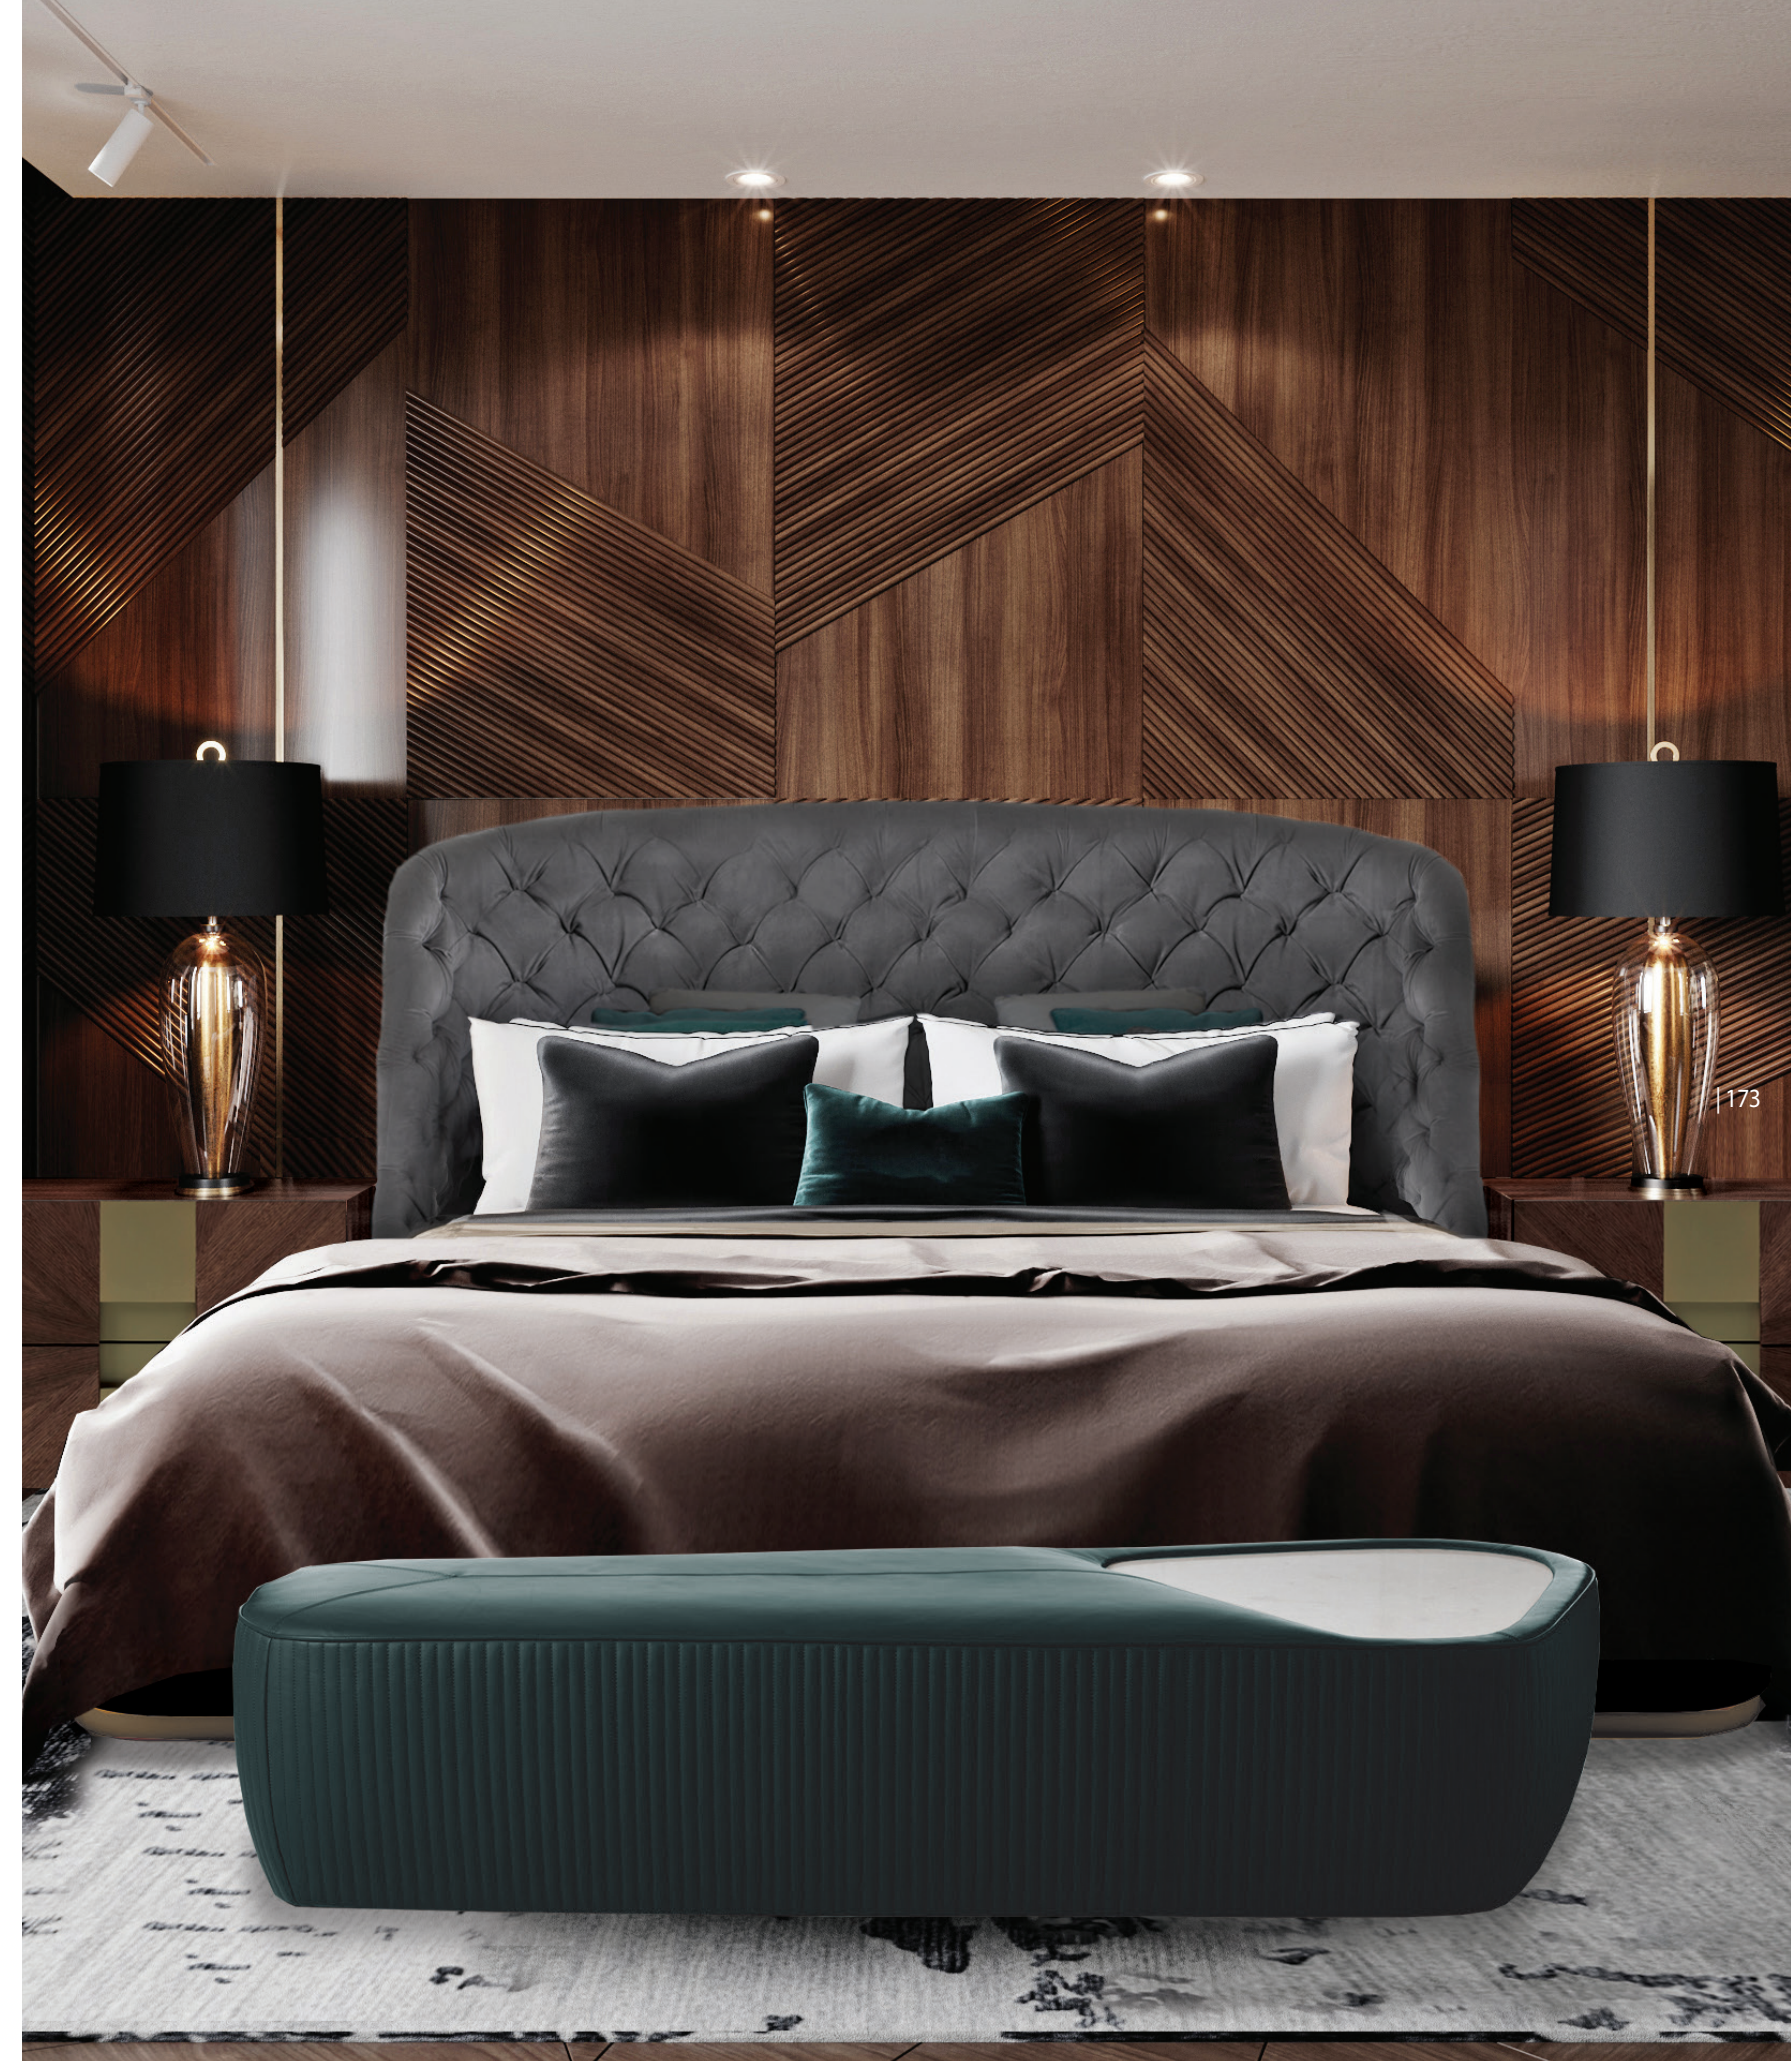

design
CRS Medea 1905

Letto rivestito in tessuto o pelle.
Basamento in metallo laccato

*Upholstered bed in fabric or leather.
Basement in lacquered metal.*

cod. VG001.M1
L 236 P 233 H 146 cm / W 92" D 91" H 57"
dimensione interna / internal dimensions:
200 x 200 cm / 78" x 78"

cod. VG001.M2
L 216 P 233 H 146 cm / W 85" D 91" H 57"
dimensione interna / internal dimensions:
180 x 200 cm / 70" x 78"