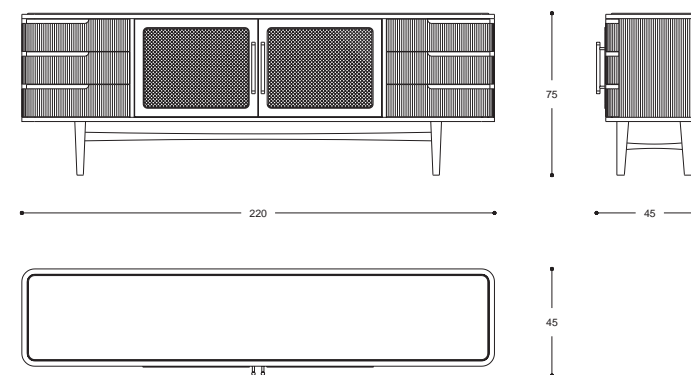

design
Tara Bernerd

Credenza con struttura in legno. Top in marmo. Ante centrali rivestite in paglia di Vienna. Maniglie in metallo rivestite in pelle.

Sideboard with structure in wood. Top in marble. Central doors with Vienna straw insert. Metal handles covered in leather.

cod. **MD603**

L 220 P 45 H 75 cm / W 87" D 18" H 30"