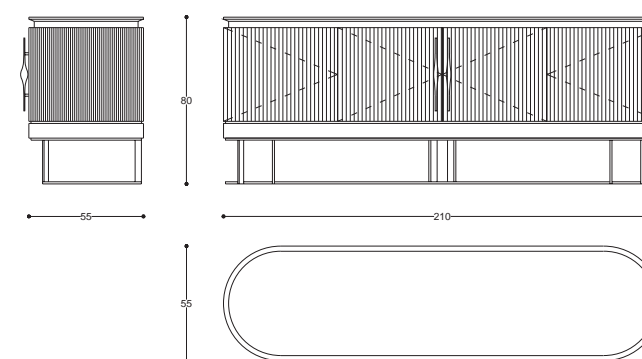

design
Studia 54

Credenza con struttura in legno
e inserto in pelle.
Base e maniglie in metallo.
Top in marmo o specchio.

Sideboard with wooden structure
and leather insert.
Metal handles and legs.
Top available in marble or mirror.

cod. MD601

L 210 P 55 H 80 cm / W 82" D 21" H 31"