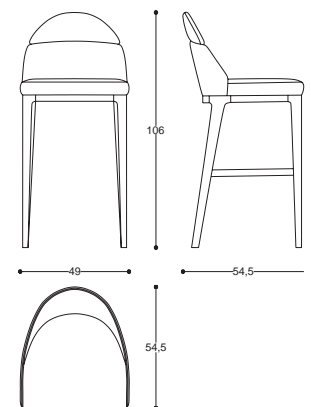

L 60 P 60 H 80 cm / W 23" D 23" H 31"

**cod. MN204**

L 57 P 57 H 80 cm / W 22" D 22" H 31"

| 51

cod. **AC0111**  
L 58 P 68 H 80 cm / W 23" D 27" H 31"

# Martin

Stool

design  
CRS Medea 1905

Sgabello con gambe in legno.  
Seduta e schienale imbottiti  
in tessuto o pelle.

Stool with structure in wood.  
Seat and back upholstered  
in fabric or leather.

cod. MD108  
L 49 P 54,5 H 106 cm / W 19" D 21" H 41"