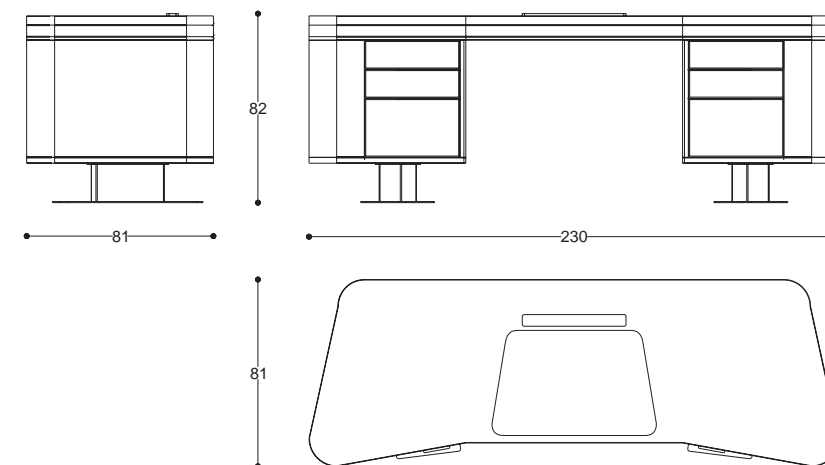

design
Umberto Asnago

Scrivania con struttura
in legno e inserti in cuoio.
Piedi e maniglie in metallo.

Desk with structure in wood,
rawhide leather inserts.
Feet and handles in metal.

cod. VG910
L 230 P 81 H 82 cm / W 90" D 31" H 32"