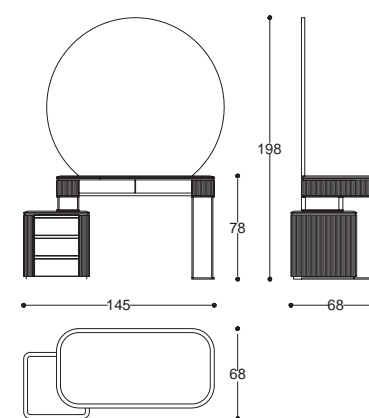

design
CRS Medea 1905

Scrittoio con top in marmo e dettagli in pelle.
Struttura in metallo. Con specchio e cassettera

Dressing table with marble top and leather details.
Metal structure. With mirror and chest of drawers.

cod. MD902

L 145 P 68 H 197,3 cm / W 73" D 19" H 23"