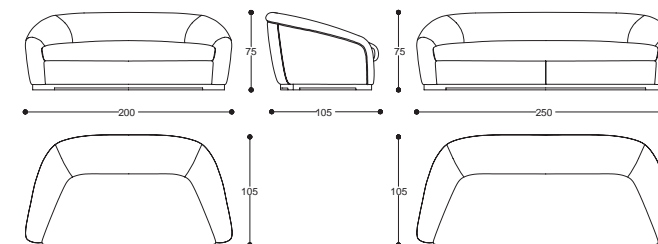

design
CRS Medea 1905

Divano imbottito con
rivestimento in tessuto o pelle.

*Upholstered sofa,
covered in fabric or leather.*

cod. VG504
L 200 P 105 H 75 cm / W 78" D 41" H 29"

cod. VG505
L 250 P 105 H 75 cm / W 98" D 41" H 29"