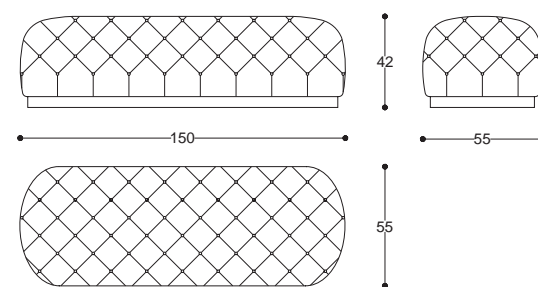

# Daisy

Bench

design  
**Studia 54**

Panca con struttura in legno e seduta imbottita.

Bench with wooden structure and upholstered seat.

cod. MD511  
L 150 P 55 H 42 cm / W 59" D 21" H 16"

Benches