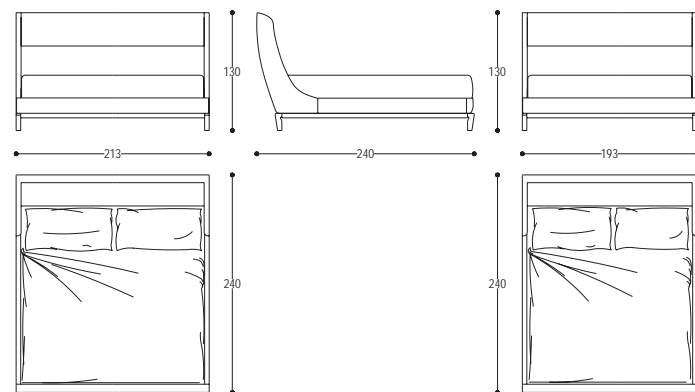

**cod. HE002.M2**  
L 216 P 245 H 110 cm / W 85" D 96" H 43"  
dimensione interna / internal dimensions:  
180 x 200 cm / 70" x 78"

# Body

Bed

design  
**Umberto Asnago**

Letto con struttura in legno e rivestimento in tessuto o pelle.

Bed with structure in wood and upholstered in fabric or leather.

**cod. MN002.M1**  
L 213 P 240 H 130 cm / W 83" D 94" H 51"  
dimensione interna / internal dimensions:  
200 x 200 cm / 78" x 78"

**cod. MN002.M2**  
L 193 P 240 H 130 cm / W 75" D 94" H 51"  
dimensione interna / internal dimensions:  
180 x 200 cm / 70" x 78"

Beds