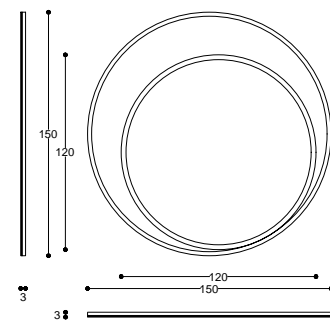

# Dexter

Mirror

design  
CRS Medea 1905

Specchio con cornice in metallo.

Mirror with metal frame.

cod. MD891.M1  
Ø150 P 3 cm / Ø 59" D 12" H 59"

| 255

Mirrors