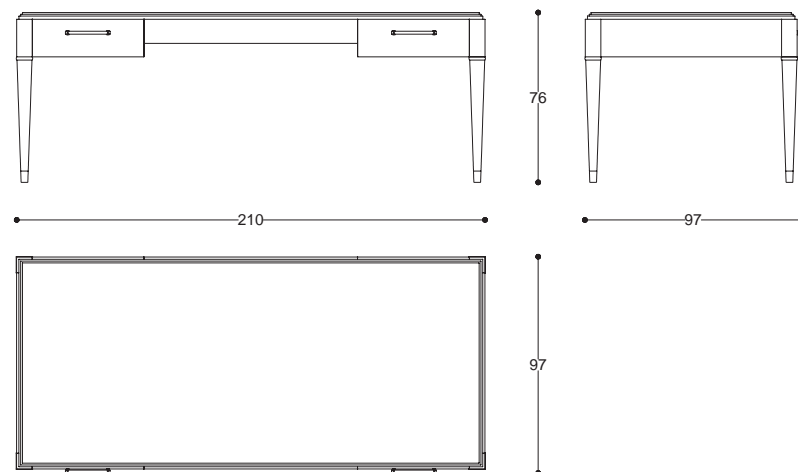

design
Alfredo Colombo

Struttura in legno massello con finitura laccata. Puntali e maniglie in finitura bronzo.

Solid wood structure lacquered finish.
Bronze finish details.

cod. **AC1941**
L 210 P 97 H 76 cm / W 82" D 38" H 29"