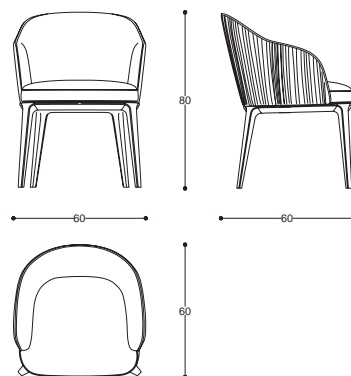

# Lily

Chair

design  
**Studia 54**

Sedia con basamento in legno.  
Seduta e schienale imbottiti in  
tessuto o pelle.

Chair with structure in wood.  
Seat and back upholstered in  
fabric or leather.

cod. **MD100**  
L 60 P 60 H 80 cm / W 23" D 23" H 31"