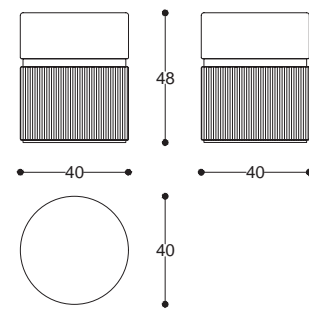

# Poppy

Pouff

design  
**Studia 54**

Pouff con struttura in legno.  
Rivestimento in tessuto o pelle.

*Pouff with structure in wood.  
Upholstery in fabric or leather.*

**cod. MD521**  
Ø 40 H 48 cm / Ø 15" H 18"