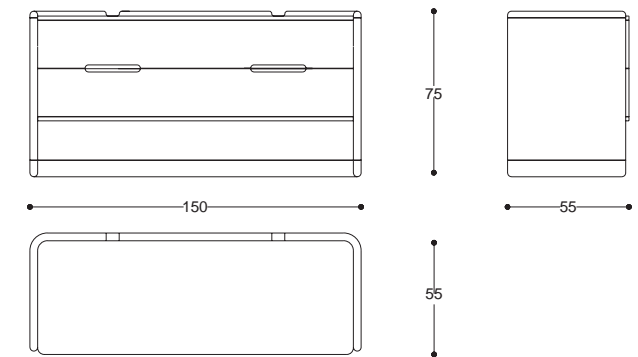

Jaques

Bedside Table & Chest of Drawers