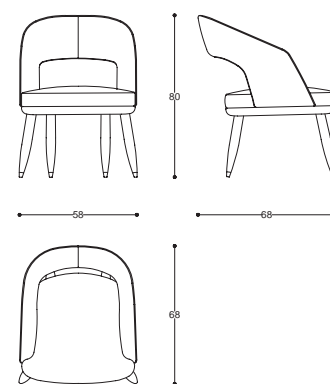

design
Alfredo Colombo

Sedia con gambe in legno.
Seduta e schienale imbottiti in tessuto o pelle.
Dettagli finitura bronzo.

Chair with structure in wood.
Seat and back upholstered in fabric or leather.
Bronze finish details.

cod. **AC0111**
L 58 P 68 H 80 cm / W 23" D 27" H 31"