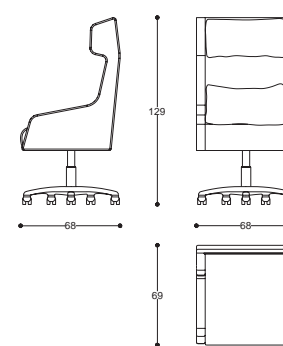

design
Umberto Asnago

Poltrona girevole imbottita.
Rivestimento in tessuto o pelle.
Base in metallo.

*Upholstered swivel armchair.
Covered in fabric or leather.
Metal base.*

cod. MI210
L 68 P 68 H 129 cm / W 26" D 26" H 50"