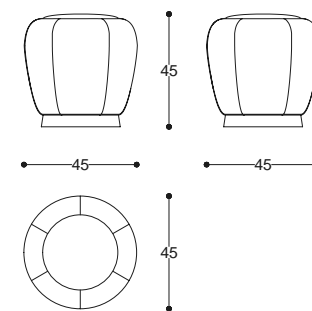

Globe

Pouff

Pouffs

design
CRS Medea 1905
Pouff imbottito.
Rivestimento in tessuto o pelle.
Upholstered pouff covered
in fabric or leather.
cod. HE557
Ø 45 H 45 cm / Ø 17" H 17"