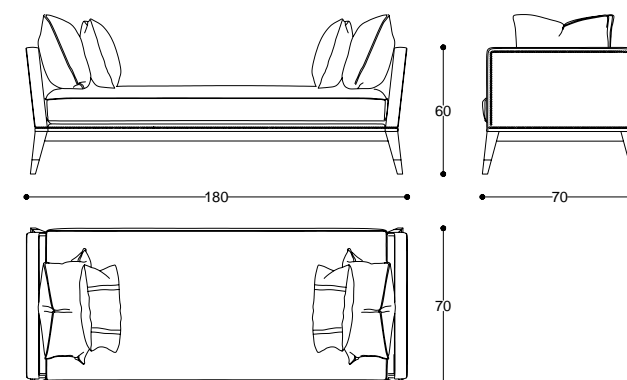

design
Alfredo Colombo

Struttura in legno.
Rivestimento in tessuto o pelle.
Basamento in legno laccato.
Dettagli in finitura bronzo.

Wood structure.
Covering in fabric or leather.
Wooden lacquered base.
Bronze finish details.

cod. **AC1071**

L 180 P 70 H 60 cm / W 70" D 27" H 23"