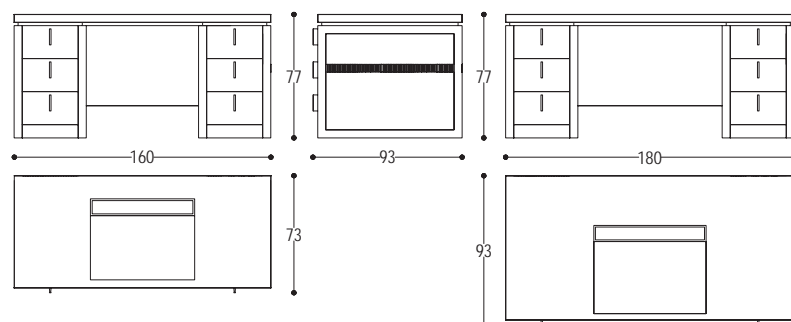

design
Matteo Nunziati

Scrivania con struttura in legno e
inserti in cuoio.

Desk with structure in wood and
rawhide leather inserts.

cod. MI910.M1
L 160 P 73 H 77 cm / W 62" D 28" H 30"

cod. MI910.M2
L 180 P 93 H 77 cm / W 70" D 36" H 30"