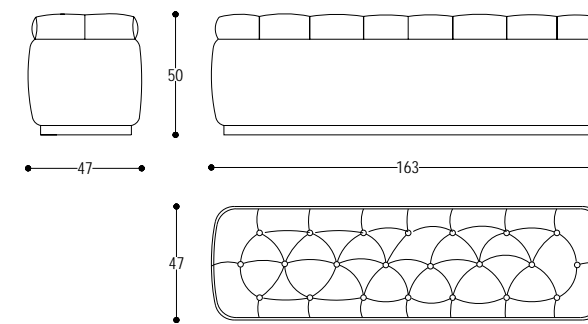

Daisy

Bench

design
Studia 54

Panca con struttura in legno e seduta imbottita.

Bench with wooden structure and upholstered seat.

cod. MD511
L 150 P 55 H 42 cm / W 59" D 21" H 16"

Benches

Margot

Bench

| 215

design
CRS Medea 1905

Panca con basamento legno e seduta imbottita. Seduta apribile.

Bench with basement in wood and upholstered seat. Openable top.

cod. HE101
L 163 P 47 H 50 cm / W 64" D 18" H 19"

Benches