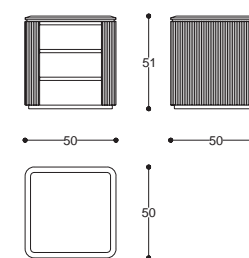

Bedside Tables

design
CRS Medea 1905

Comodino in legno con 3 cassetti struttura laccata e cassetti rivestiti in pelle. Top in marmo.

Bedside table with 3 drawers lacquered structure and drawers covered in leather. Top in marble.

cod. MD114
L 50 P 50 H 51 cm / W 20" D 20" H 20"