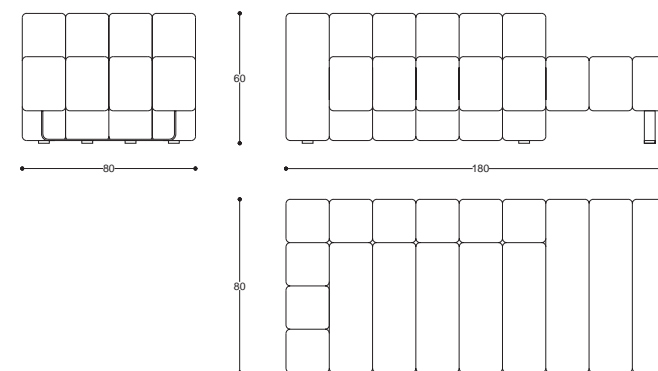

design
Studia 54

Dormeuse imbottita con base in metallo.
Possibilità di avere il bracciolo
destro o sinistro.

Upholstered dormeuse with metal base.
Left or right armrest to be choosen.

cod. MD520

L 180 P 80 H 60 cm / W 70" D 31" H 23"