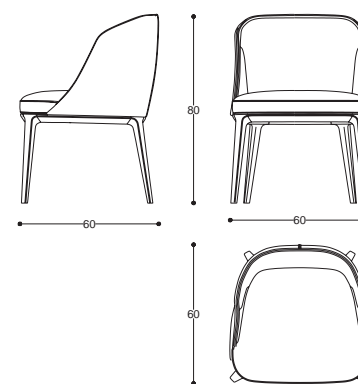

design
Studia 54

Sedia con basamento in legno. Seduta e schienale imbottiti in tessuto o pelle.

Chair with structure in wood. Seat and back upholstered in fabric or leather.

cod. **MD102**

L 60 P 60 H 80 cm / W 23" D 23" H 31"