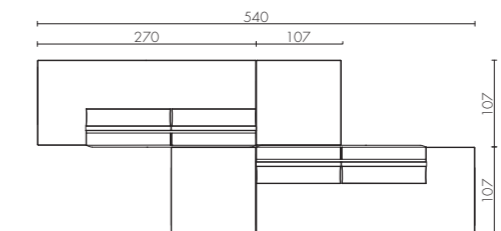

NOA ED/50 058
chaise longue quadrata sx
squared chaise longue left

NOA ED/50 059
chaise longue quadrata dx
squared chaise longue right

NOA compositions

Design Castello Lagravinese

NOA COMPOSITION 1
ED/50 056 + ED/50 061 + ED/50 045
+ ED/50 420 + ED/50 059
with accessories:
n.8 ED/50 080 LINE decorative pillows
cm 595 x 400 x h. 85