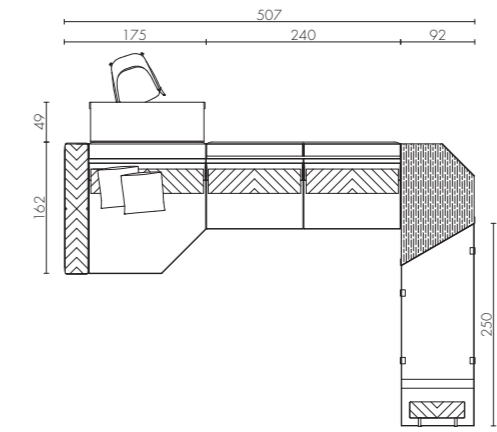

FREDDY ED/50 035
pouf grande trapuntato
embroidered big pouf

FREDDY ED/50 036
pouf basso rettangolare trapuntato
embroidered rectangular small pouf

FREDDY compositions

Design Castello Lagravinese

FREDDY COMPOSITION 1
Modular sofa
(composed by ED/50 033 + ED/50 026)
with accessories:
n.2 ED/50 080 LINE decorative pillows
cm 347 X 107 X h85