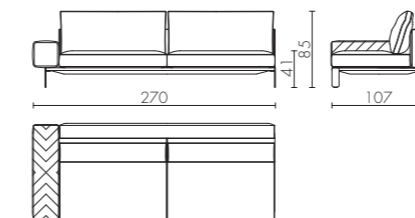

FREDDY sectional

Design Castello Lagravinese

FREDDY ED/50 007
divano 3 posti big con bracc.sx
3 seats big sofa with left arm