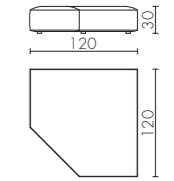

NOA ED/50 063
pouf basso / small pouf