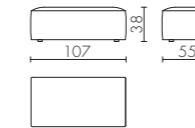

NOA ED/50 065
pouf rettangolare basso
rectangular small pouf