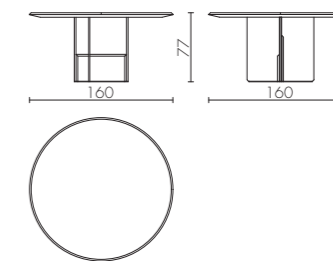

KALOS ED/50 602
tavolino da pranzo / dining table

LAZY SUSAN ED/50 602-LZ 90
per tavolo / for dining table Ø180

LAZY SUSAN ED/50 602-LZ 70
per tavolo / for dining table Ø160