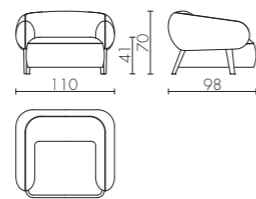

CGB423 STRIPED GREY - Grigio rigato

TECHNICAL DRAWINGS

CAROL

Design Castello Lagravinese

CAROL ED/50 000
divano 3 posti / 3 seats sofa

CAROL ED/50 001
divano 2 posti / 2 seats sofa

CAROL ED/50 002
poltrona / armchair