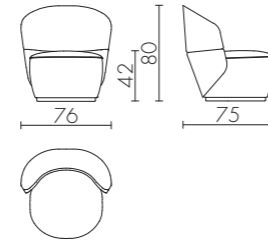

ALMA ED/50 004
poltrona / armchair