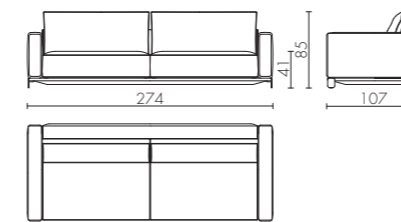

Modular sofa
 (composed by: n.2 ED/50 026 + ED/50 035)
 cm 640 x 163 x h.85

NOA sofa

Design Castello Lagravinese

NOA ED/50 037
 divano 3 posti big / 3 seats big sofa

NOA ED/50 042
 divano 3 posti / 3 seats sofa