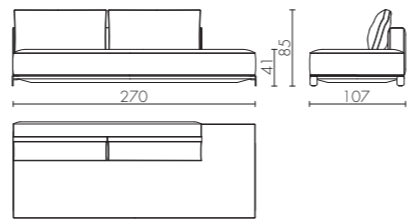

NOA ED/50 055
terminale grande dx / big end element right