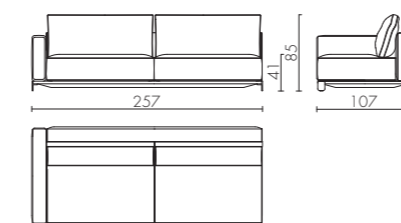

NOA sectional

Design Castello Lagravinese

NOA ED/50 038
divano 3 posti big con bracciolo sx
3 seats big sofa with left arm