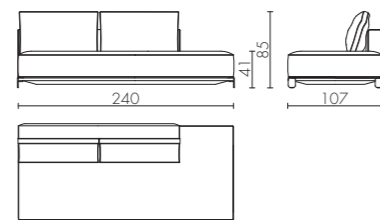

NOA ED/50 057
terminale dx / small end element right