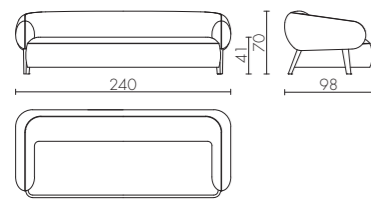

CGB423 STRIPED GREY - Grigio rigato

TECHNICAL DRAWINGS

CAROL

Design Castello Lagravinese

CAROL ED/50 000
divano 3 posti / 3 seats sofa

CAROL ED/50 001
divano 2 posti / 2 seats sofa

CAROL ED/50 002
poltrona / armchair