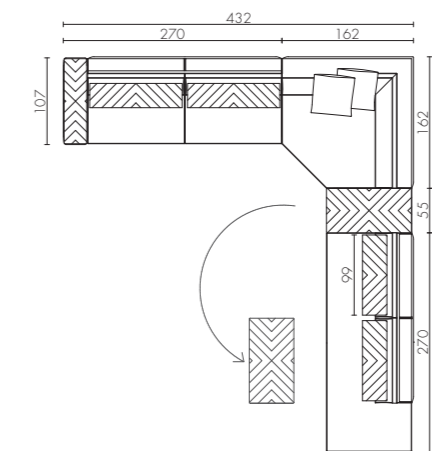

FREDDY COMPOSITION 5
Modular sofa
(composed by ED/50 007 + ED/50 032 + ED/50 036 + ED/50 024)
with accessories:
n.2 ED/50 075-114 embroidered back pillow
n.2 ED/50 075-99 embroidered back pillow
n.4 ED/50 076-105 headrest
n.2 ED/50 080 LINE decorative pillows
cm 432 X 487 X h85