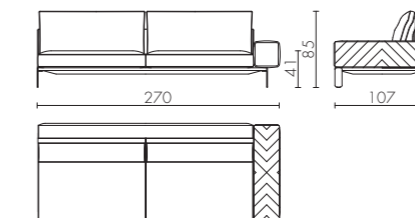

FREDDY ED/50 008
divano 3 posti big con bracc.dx
3 seats big sofa with right arm