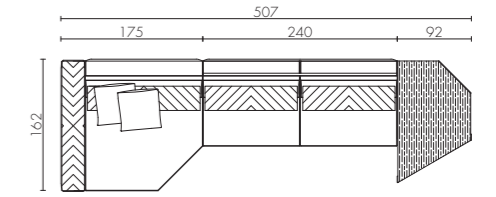

FREDDY COMPOSITION 3
Modular sofa
(composed by ED/50 029 + ED/50 009 + ED/50 414)
with accessories:
n.1 ED/50 075-139 embroidered back pillow
n.2 ED/50 075-114 embroidered back pillow
n.2 ED/50 076-120 headrest
n.2 ED/50 080 LINE decorative pillows
cm 507 X 348 X h85