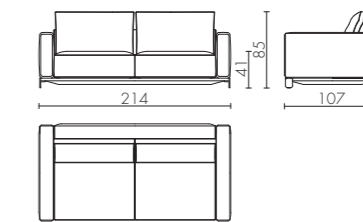

Modular sofa
 (composed by: n.2 ED/50 026 + ED/50 035)
 cm 640 x 163 x h.85

NOA sofa

Design Castello Lagravinese

NOA ED/50 037
 divano 3 posti big / 3 seats big sofa

NOA ED/50 042
 divano 3 posti / 3 seats sofa