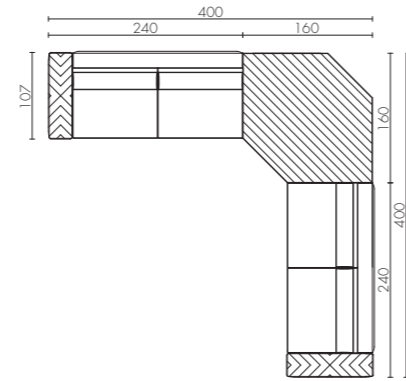

FREDDY COMPOSITION 9

Modular sofa
(composed by ED/50 012 + ED/50 035 + ED/50 013)
with accessories:
n.4 ED/50 075-99 embroidered back pillow
n.4 ED/50 076-105 headrest
cm 400 X 400 X h85