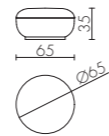

CAROL ED/50 003
pouf