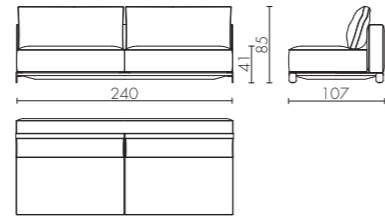

NOA ED/50 040
divano 3 posti big senza braccioli
3 seats big sofa without arms