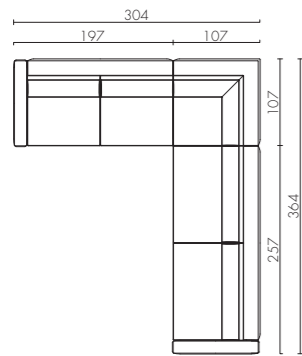

NOA COMPOSITION 7
ED/50 048 + ED/50 060 + ED/50 039