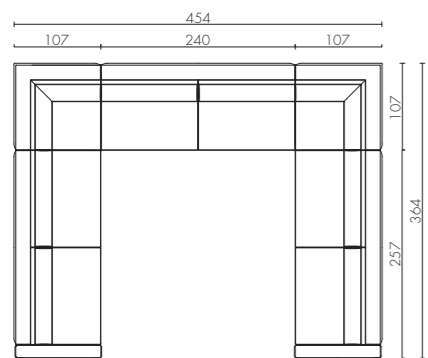

NOA COMPOSITION 10
ED/50 038 + N.2 ED/50 060 + ED/50 040 + ED/50 039

ACCESSORIES

Design Castello Lagravinese