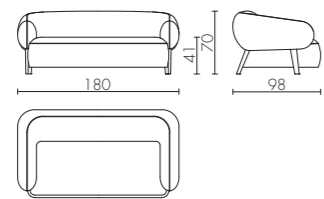

CGB423 STRIPED GREY - Grigio rigato

TECHNICAL DRAWINGS

CAROL

Design Castello Lagravinese

CAROL ED/50 000
divano 3 posti / 3 seats sofa

CAROL ED/50 001
divano 2 posti / 2 seats sofa

CAROL ED/50 002
poltrona / armchair