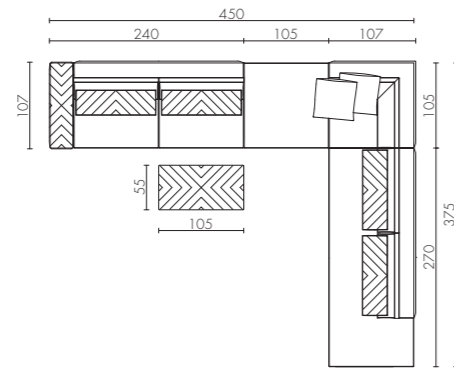

FREDDY COMPOSITION 8

Modular sofa
(composed by ED/50 012 + ED/50 033
+ ED/50 031 + ED/50 024 + ED/50 036)
with accessories:
n.4 ED/50 075-99 embroidered back pillow
n.4 ED/50 076-105 headrest
n.2 ED/50 080 LINE decorative pillows
cm 450 X 375 X h85