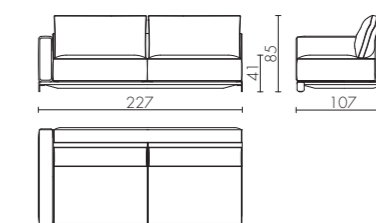

NOA ED/50 043
divano 3 posti con bracciolo sx
3 seats sofa with left arm