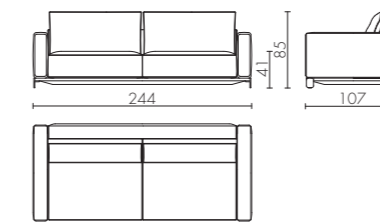

Modular sofa
 (composed by: n.2 ED/50 026 + ED/50 035)
 cm 640 x 163 x h.85

NOA sofa

Design Castello Lagravinese

NOA ED/50 037
 divano 3 posti big / 3 seats big sofa

NOA ED/50 042
 divano 3 posti / 3 seats sofa