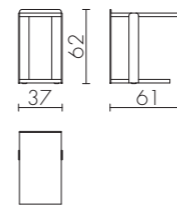

ANDRES ED/50 410
tavolino / side table