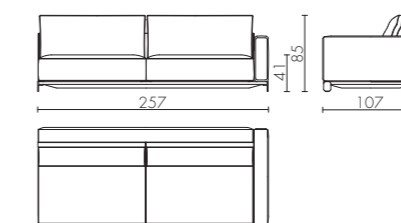

NOA ED/50 039
divano 3 posti big con bracciolo dx
3 seats big sofa with right arm