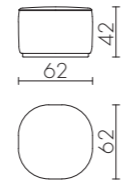

ALMA ED/50 005
pouf / pouf