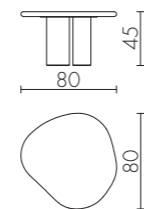

CLOUD ED/50 412
tavolino centrale alto / tall coffee table