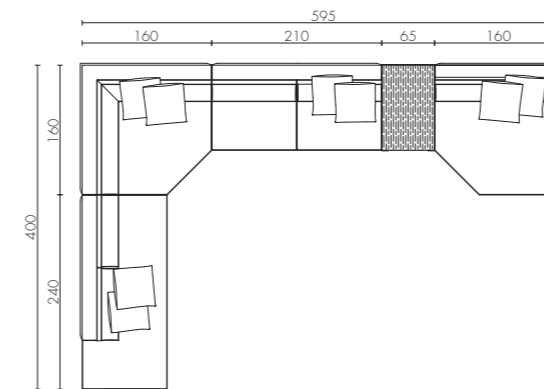

NOA compositions

Design Castello Lagravinese

NOA COMPOSITION 1
ED/50 056 + ED/50 061 + ED/50 045
+ ED/50 420 + ED/50 059
with accessories:
n.8 ED/50 080 LINE decorative pillows
cm 595 x 400 x h. 85