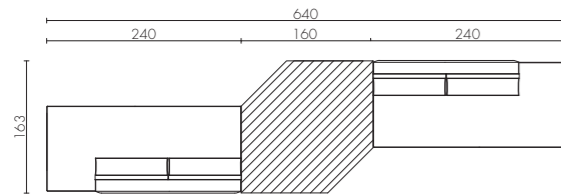

FREDDY COMPOSITION 10

Modular sofa
(composed by: n.2 ED/50 026 + ED/50 035)
cm 640 x 163 x h.85