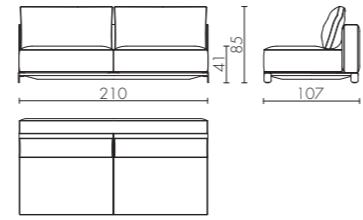

NOA ED/50 045
divano 3 posti senza braccioli
3 seats sofa without arms