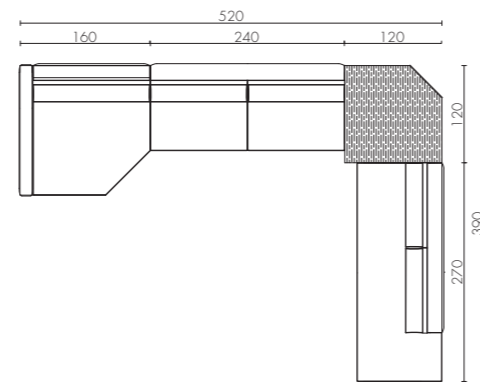

NOA COMPOSITION 9
ED/50 058 + ED/50 040 + ED/50 400 + ED/50 055