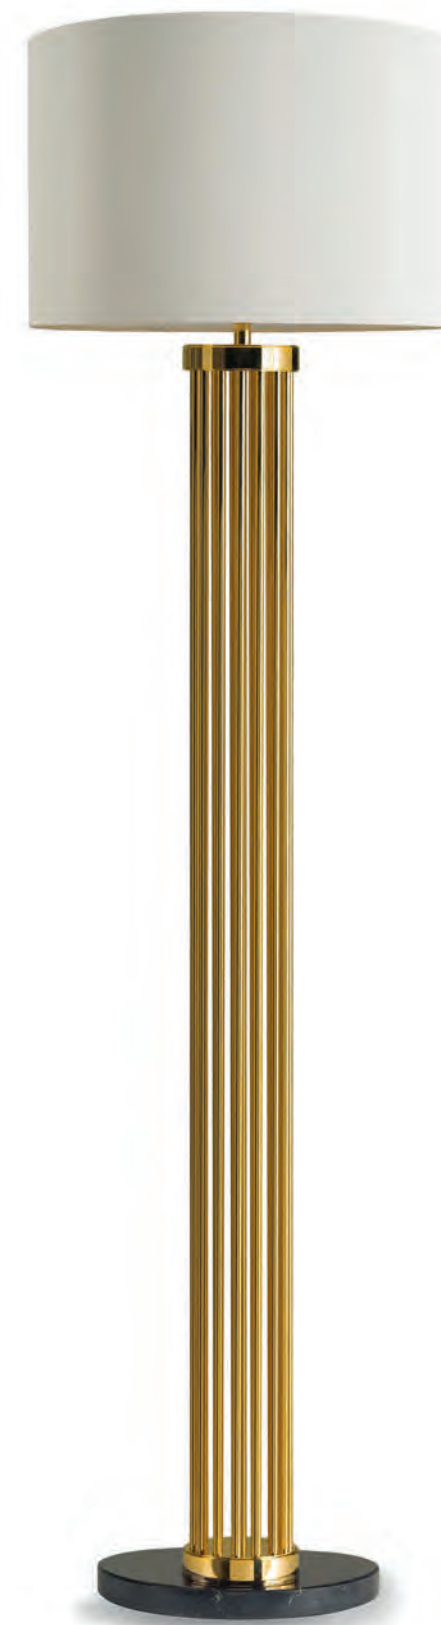

L049

L049/T
Lampada da tavolo finitura bagno oro 24 Kt con base in marmo Nero Marquinia
Table lamp finishing 24 Kts gold bath with Nero Marquinia marble base
cm. Ø 50 h. 80

L049/F
Lampada a stelo finitura bagno oro 24 Kt con base in marmo Nero Marquinia
Table lamp finishing 24 Kts gold bath with Nero Marquinia marble base
cm. Ø 58 h. 175