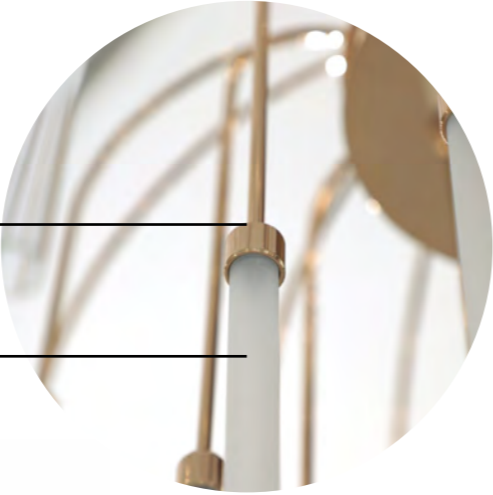

21501

ceiling lamp

Finitura metallo in oro placcato 24Kt.
Metal finishing in 24Kt gold plated

Diffusore in pirex satinato
Frosted pirex diffuser