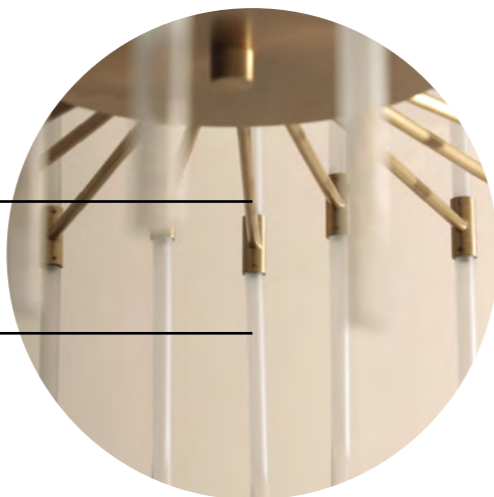

21503

ceiling lamp

Finitura metallo in ottone satinato
Metal finishing in satin brass

Diffusore in pirex satinato cm.25
Frosted pirex diffuser cm.25

[download technical sheet](#)

Art. 21503
Ø 106 cm - H 55 cm 64W Chip Led