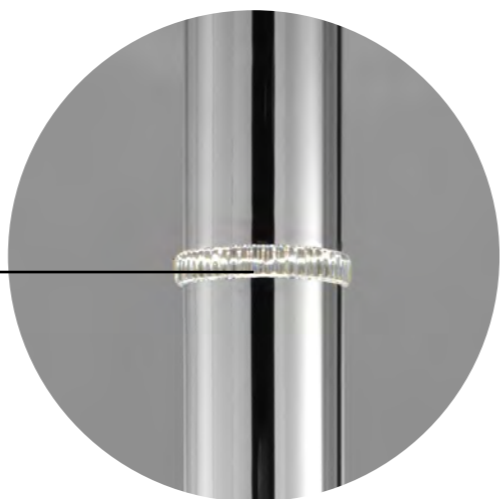

21515

floor lamp

Fascio di luce indiretto con illuminazione dell'anello in puro cristallo certificato.

Indirect light beam with certified pure crystal ring illumination.

[download technical sheet](#)

21515/P

Ø 10 cm - H 180 cm (base Ø 25 cm) 1xCob 20W – 230V + 1,6W Chip led 24V