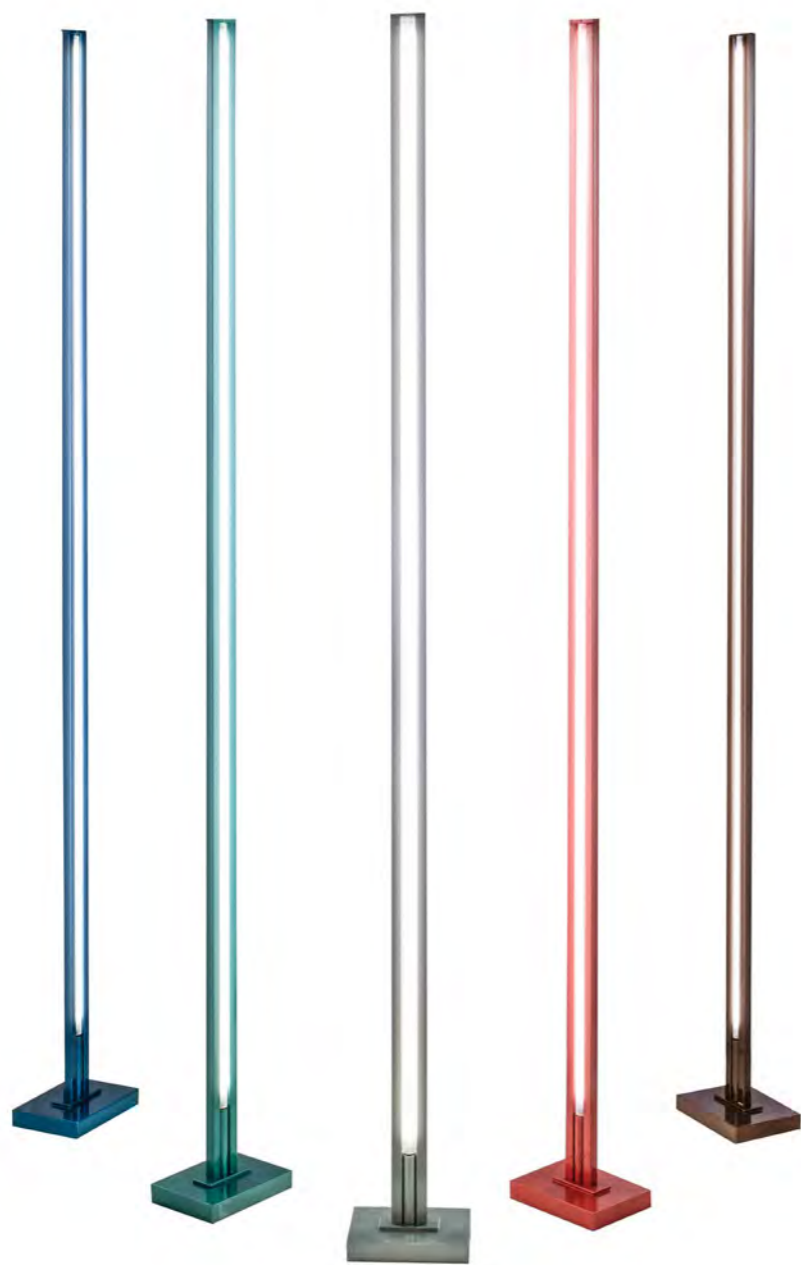

21511

ceiling lamp

[download technical sheet](#)

21511/P
Ø 5x1,5 cm - H 164 cm