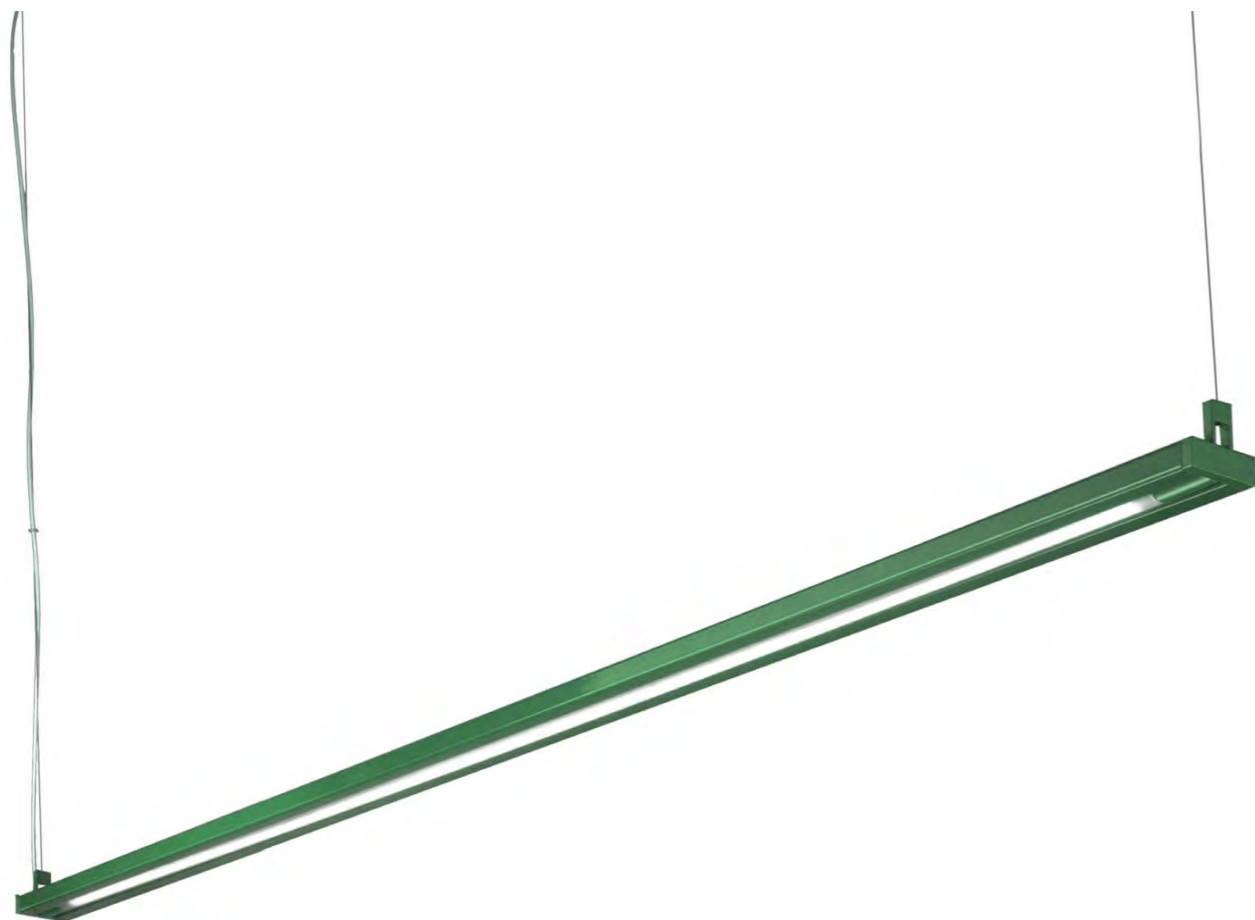

Art. 21513/P  
Ø 16 cm - H 180 cm (Base Ø 30 cm) 1xCob 20W (dimnable) + 1xCob 6W - 230V

**21512**  
ceiling lamp

[download technical sheet](#)

Art. 21512/S  
Ø 5x162 cm - H 4 cm 27W Strip Led

**21512**  
ceiling lamp